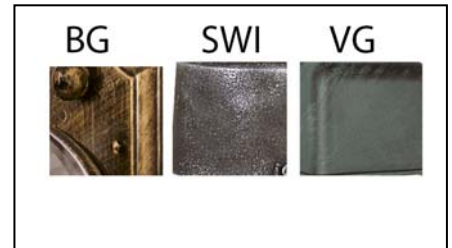

Trans Globe Lighting
 28104 Witherspoon Pkwy - Valencia CA 91355
 800.446.9092 Mon-Fri: 8am to 5pm PST
 Email: sales@tglighting.com

Specifications

40581 RT: 1 Light Outdoor Flush-mount

Dimensions: (inches)			
Width	Height	Extension	Weight
9	4		3
Fixture:		Wall or Ceiling	
Bulb Info:		1 Medium: 100 watt max. not included	
Finishes:		Black Copper, Black Gold, Black, Rust, Swedish Iron, Verde Green, White	
Shade:		Frosted - Spider Web, Octagon	
Made of :		Cast Aluminum	
Instructions:		Included - English, Spanish	
UL Listed		Suitable for Wet locations	
Additional:		Rustic outdoor wagon wheel frame	

Finish: Black-Copper

Finish: Black

Finish: White

Swatch: Black-gold, Iron, Green

Shipping Box (inches)	Width	Height	Depth	Ship Wt	Method	Oversize	Case Qty
Ship Qty: 1 ea	10	10	10	5	Sml Pkg	No	8
UPC:				Warranty:	1 year Limited		