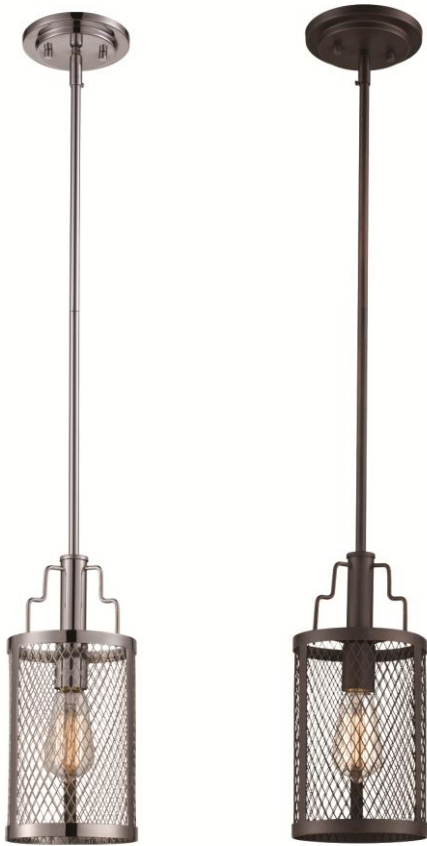

10381

1 Light Pendant

Width (in): 6

Height (in): 13.5-51.75

Depth (in):

Glass Type: n/a

Bulb Type: Medium Base

Number of Bulbs: 1

Wattage: 60

Finish Shown: Polished Chrome, Rubbed Oil Bronze

Available Finishes: Polished Chrome (PC), Rubbed Oil Bronze (ROB)

UL Listed: Dry

Country of Origin: China

Material: Metal, Glass, Electrical

- Multiple finishes available
- Adjustable hanging length
- OK for vaulted ceiling