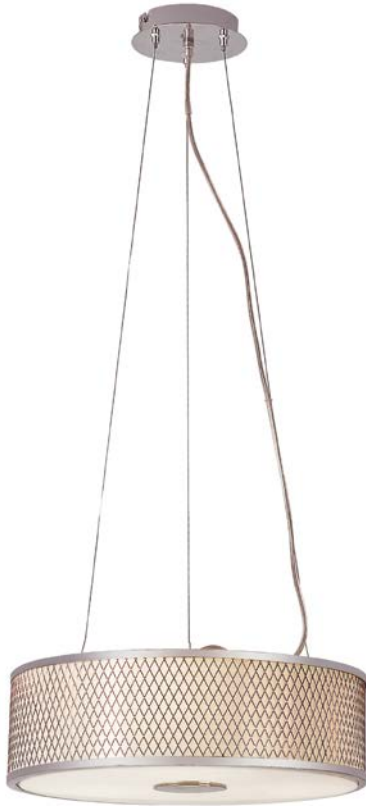

10143

Diamond Grill 16'' Pendant

Width (in): 15.75

Height (in): 22-72

Depth (in):

Glass Type: Acrylic

Bulb Type: Medium Base

Number of Bulbs: 3

Wattage: 60

Finish Shown: Polished Chrome

Available Finishes: Polished Chrome (PC)

UL Listed:

Country of Origin: China

Material: Metal, Glass, Electrical

- Adjustable height

Job Name:

Job Type:

Contact:

Fixture Location:

Quantity:

Additional Notes:

Shipping Box	Width	Height	Depth	Ship Wt	Method	Oversize	Case QTY
Ship QTY: 1 ea	20	10	20	10	Ground	No	
UPC: 00736916617017		Finish: Polished Chrome		Warranty: 1 year limited parts, repair, and replacement			