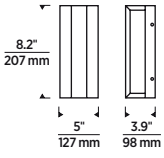

WINDFALL 8 WALL SCONCE

Windfall 8