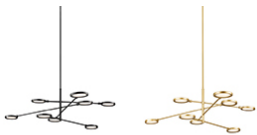

# Spectica 8 Chandelier

## DESCRIPTION

The Spectica linear suspension fixture by Tech Lighting is highly modern with its round, flat floating light extensions. This artful and energy-saving piece features a conveniently adjustable look with a swiveling canopy, adjustable arms and rotating head, with a few simple adjustments precise lighting can be achieved in any space. The Spectica linear suspension scales at 55.7" in length, 32.5" in width making for a generous grand scale ideal for dining room settings, kitchens and conference rooms. The Spectica linear suspension is one of three in the Spectica Collection, simply search for the Spectica to find its closest relatives. A Matte Black or Satin Gold finish further enhance this contemporary piece. Includes three 12" stems, two 6" stems and one 3" stem. LED includes (8) 6.3 watt 2459 total delivered lumens 90 CRI 3000K LED module. Dimmable with a low-voltage electronic dimmer. 120v or 277v.

## WEIGHT

10.5-11lb / 4.76-4.99kg ±

matte black

satin gold