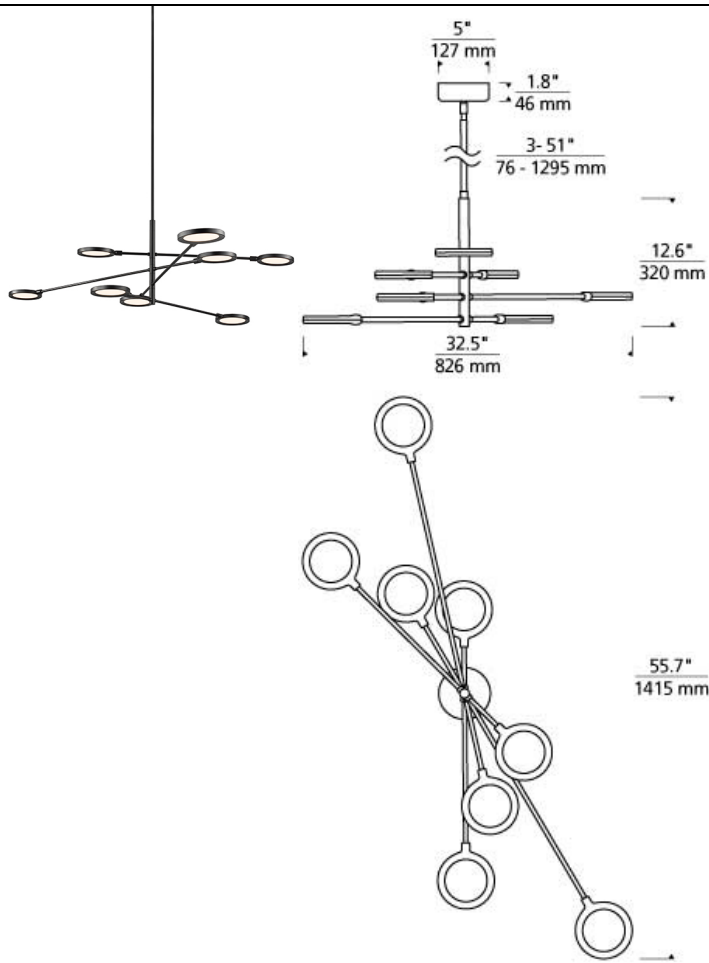

## DESCRIPTION

The Spectica linear suspension fixture by Tech Lighting is highly modern with its round, flat floating light extensions. This artful and energy-saving piece features a conveniently adjustable look with a swiveling canopy, adjustable arms and rotating head, with a few simple adjustments precise lighting can be achieved in any space. The Spectica linear suspension scales at 55.7" in length, 32.5" in width making for a generous grand scale ideal for dining room settings, kitchens and conference rooms. The Spectica linear suspension is one of three in the Spectica Collection, simply search for the Spectica to find its closest relatives. A Matte Black or Satin Gold finish further enhance this contemporary piece. Includes three 12" stems, two 6" stems and one 3" stem. LED includes (8) 6.3 watt 2459 total delivered lumens 90 CRI 3000K LED module. Dimmable with a low-voltage electronic dimmer. 120v or 277v.

## WEIGHT

10.5-11lb / 4.76-4.99kg ±

matte black

satin gold

## ORDERING INFORMATION

700LSSPCT COLOR	FINISH	LAMP
ACRYLIC	<b>B</b> MATTE BLACK <b>G</b> SATIN GOLD	<b>-LED930</b> LED 90 CRI 3000K 120V <b>-LED930-277</b> LED 90 CRI 3000K 277V

**TECH LIGHTING®**  
7400 Linder Avenue T 847.410.4400  
Skokie, Illinois 60077 F 847.410.4500