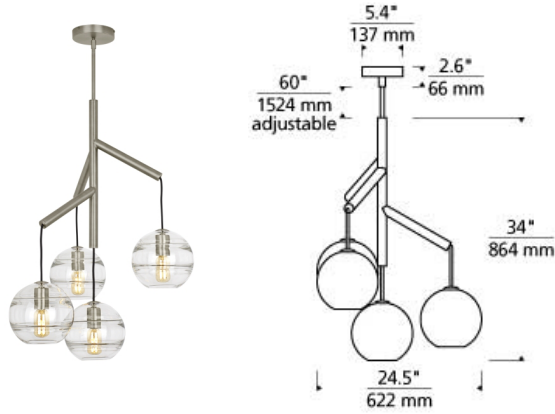

# Sedona Single Chandelier LED T20

## DESCRIPTION

The Sedona Single chandelier from Tech Lighting perhaps is best described as a deconstructed modern chandelier, where four glass orbs are each suspended from the sleek branchlike central hub via contrasting textured cloth covered cords to make a distinctly alluring visual statement. While each transparent clear or transparent smoke glass orb is perfectly spherical and smooth on the exterior surface, the interior surface features gradually thickening bands of glass which are artfully crafted by talented artisans to add alluring visual interest and dimension to your space. Whether you select the single, double or triple chandelier, you are sure to find an option perfect for your kitchen island lighting, dining room lighting or living room lighting application. Its two fully dimmable vintage tubular style LED lamping options are not only energy efficient, but also allow you to customize these pendant lights to your desired ambiance. Rated for up to (4) 60 watt max E26 medium based lamps (Lamps Not Included). LED includes (4) 3.5 watt, (1200 delivered lumens 2700K, medium base LED vintage radio lamps. Fixture provided with sixty inches of variable rigid stems (includes four 12" stems & two 6" stems). Ships with 9 inches of field-cuttable black cloth cord. Dimmable with most LED compatible ELV and TRIAC dimmers. Can be installed on a sloped ceiling up to 45°.

## INSTALLATION

This product can mount to either a 4" square electrical box with round plaster ring or an octagon electrical box.