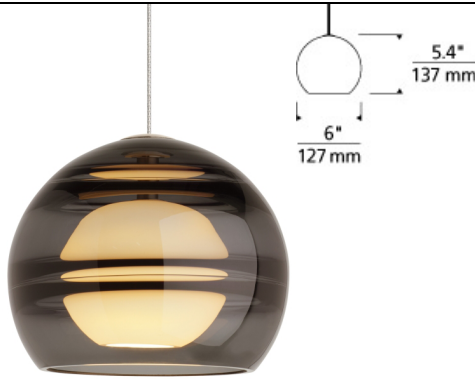

# Sedona Pendant

## DESCRIPTION

The small scale of the Sedona pendant light from Tech Lighting doesn't even begin to inhibit this pendant light from making a dramatic statement, particularly when installed in clusters using Tech Lighting multiport canopies to make a custom chandelier. While each transparent clear and transparent smoke glass orb is perfectly spherical and smooth on the exterior surface, the interior surface features gradually thickening bands of glass which are artfully crafted by talented artisans to add alluring visual interest to your space. Two, fully dimmable vintage tubular style LED lamping options are not only energy efficient, but also allow you to customize these pendant lights to your desired ambiance. Includes 35 watt, halogen bi-pin or 8 watt, 300 delivered lumen, 3000K replaceable SORAA LED module. Fixture provided with six feet of field-cutttable cable. Dimmable with low-voltage electronic or magnetic dimmer (based on transformer). Works with SORAA.