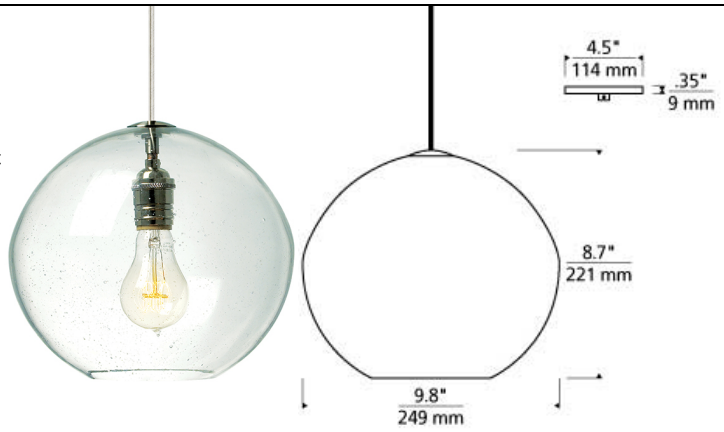

Isla Pendant LED T20

DESCRIPTION

The Isla Pendant from Tech Lighting features a perfectly irregular organic hand blown round-shaped glass. Skilled artisans work to perfect the seeded technique that leaves hundreds of bubbles suspended within the glass. Adding a touch of charm and warmth to this contemporary glass pendant is the visible incandescent lamping. The Isla Pendant is available in five contemporary colors, each color further enhancing the unique features most noted to the Isla pendant. Scaling at 72" in length and 9.8" in width the Isla Pendant is moderately sized making it ideal for home office lighting, dining room lighting and kitchen island task lighting. Also available in the Isla collection is the complementary Mini-Isla Pendant, simply search for Mini-Isla to find its closest relatives. Rated for (1) 60 watt max. E26 medium base lamp(Lamp not included). LED includes (1) 3.5 watt 378.5 delivered lumen medium base ST19 90 CRI 2700K LED lamp. LED dimmable with LED compatible ELV or Triac dimmer.

WEIGHT

3-3.5lb / 1.36-1.59kg ±

clear

smoke

ORDERING INFORMATION

700 SYSTEM ISLA

| TD | COLOR | FINISH | LAMP |
|----------------------------------|-------------------------------|------------------------------------|---|
| LINE-VOLTAGE PENDANTS/SUSPENSION | A AMBER C CLEAR K SMOKE | Z ANTIQUE BRONZE S SATIN NICKEL | NO LAMP -LED927 ST19 LED 90 CRI 2700K 120V (T24) |