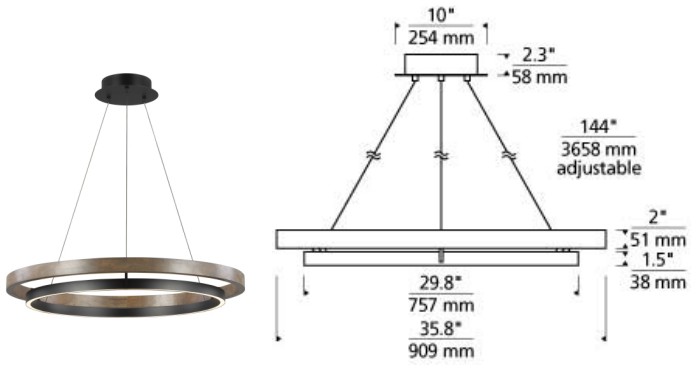

Grace 36 Chandelier LED

DESCRIPTION

Grace by Tech Lighting is designed with two rings that illuminate this contemporary chandelier. A large weathered oak outer ring has organic texture complemented by a decorative black inner ring housing gently diffused upward and downward LEDs. Featuring integrated LED technology on the inner ring, the Grace chandelier provides a graceful halo of light. All aged brass finish also available. Offered in two large diameters, 30" and 36", to highlight your space. Lamping options are compatible with most dimmers. Refer to the Dimming Chart for more information Includes 120 volt 72 watt, 5830 total delivered lumens, 3000K LED module. Dimmable with most LED compatible ELV and TRIAC dimmers. Ships with 12 feet of field-cuttable cable.

WEIGHT

23-23lb / 10.43-10.43kg ±

aged brass

matte black/weathered oak wood

ORDERING INFORMATION

700GRC	LENGTH (A)	FINISH	LAMP
36	36"	R AGED BRASS BWMATTE BLACK/WEATHERED OAK WOOD	-LED930 INTEGRATED LED 90CRI 3000K 120V (T24)