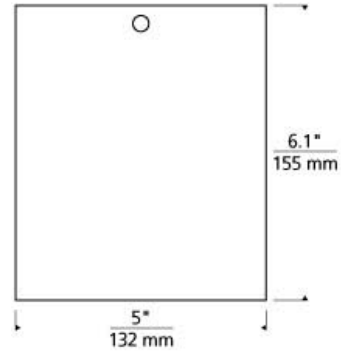

Exo 6 Flush Mount

LED T20

DESCRIPTION

With optional sizes ranging from a simple cube to exaggerated rectangular shades, the Exo LED ceiling light from Tech Lighting yields the ultimate in minimalist form while secretly concealing a specification-grade, multi-function performance down-light within. Its high-performance output is harnessed by your choice of four field changeable optics ranging from a precise 20° beam perfect for task-oriented applications such as kitchen island lighting, to a wide 60° beam ideal for general illumination-minded applications such as hallway lighting, entry lighting or dining room lighting where it can be used in lieu of recessed down-lights. Additional precision control is offered by way of integrated 0°-30° tool-free beam aiming. Finally, a truly customized look can be achieved with the Exo ceiling light by selecting from its White, Black or Gold Haze recessed trim color options. Includes 14 watt, 1119.8 delivered lumen, 2700K, 3000K or 3500K LED modules. Dimmable with most LED compatible ELV, Triac or 0-10v dimmers. Choice of 20°, 30°, 40° or 60° field changeable optics.

INSTALLATION

This product can mount to either a 4" square electrical box with round plaster ring or an octagonal electrical box.

WEIGHT

2-2.5lb / 0.91-1.13kg ±

matte black /
black
6"

matte white /
black
6"

matte black /
gold haze
6"

matte white /
gold haze
6"

matte black /
white
6"

matte white /
white
6"

ORDERING INFORMATION

| 700FMEXO | SHAPE OR SIZE | BEAM SPREAD | COLOR | FINISH | LAMP |
|----------|---------------|-------------|-------|----------------------|--|
| 6 | 6.1" | 20 | 20° | B MATTE BLACK | B BLACK |
| | | 30 | 30° | W MATTE WHITE | G GOLD HAZE |
| | | 40 | 40° | | W WHITE |
| | | 60 | 60° | | |
| | | | | | -LED927 LED 90 CRI 2700K 120V 277V UNV -LED930 LED 90 CRI 3000K 120V 277V UNV -LED935 LED 90 CRI 3500K 120V 277V UNV |