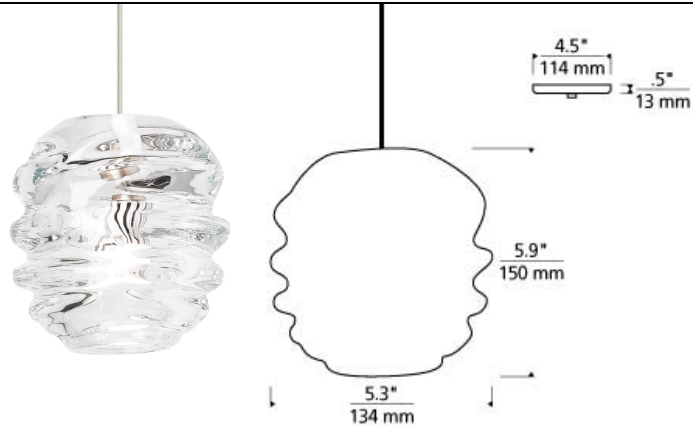

LINE - VOLTAGE PENDANTS / SUSPENSION

Audra Pendant LED T20

DESCRIPTION

The thick, organic flowing glass of the modern Audra Pendant light from Tech Lighting is anything but ordinary. This one of a kind pendant is painstakingly molded by European artisans to create an incredibly deep and rhythmic silhouette. At 5.9" in height, this beautiful and unique pendant is the perfect scale to be used as kitchen island lighting, bath lighting flanking a vanity or installed in a cluster as a modern interpretation of a chandelier in a dining room. With its five on-trend glass colors including Clear, Sultry Smoke, Surf Green, Winter White and Steel Blue, the Audra light fixture may be used to add a pop of color to complement the décor in your special space. Includes low-voltage, 35 watt halogen bi-pin lamp or 8 watt, 300 delivered lumen, replaceable LED SORAA® module. Dimmable with low-voltage electronic or magnetic dimmer (based on transformer). Fixture provided with six feet of field-cuttable cable.

INSTALLATION

Each canopy ships complete with canopy and transformer to be mounted in junction box.

OTHER

Available for TD only. Not available for T~Trak or 2-Circuit T~Trak.

WEIGHT

6-6lb / 2.72-2.72kg ±

clear

smoke

surf green

white

ORDERING INFORMATION

700 SYSTEM	ADR	COLOR	FINISH	LAMP
TD	LINE-VOLTAGE PENDANTS/SUSPENSION	C CLEAR K SMOKE G SURF GREEN W WHITE	B BLACK S SATIN NICKEL	12 VOLT HALOGEN (T20) -LEDS930 12 VOLT LED 90 CRI 3000K (T20/T24)