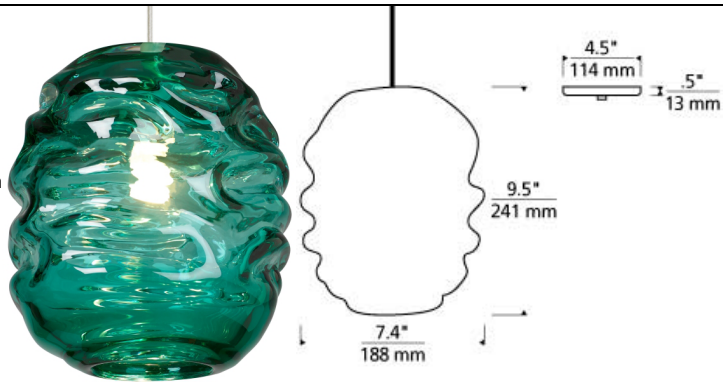

### DESCRIPTION

Thick, organic flowing glass of the modern Audra Grande pendant light from Tech Lighting is painstakingly molded by European artisans to create an incredibly deep and rhythmic silhouette through which your choice of LED light or halogen light is artfully diffused. At 9.5" in height, this beautiful and unique pendant fixture is the perfect scale to be used as kitchen island lighting, bath lighting flanking a vanity or perhaps installed in a cluster as a modern interpretation of a chandelier in a foyer or dining room. With its five on-trend glass colors including classic clear, sultry smoke, surf green, winter white and steel blue, the Audra Grande light fixtures may be used to add a pop of color to complement décor in your special space. Includes low-voltage, 35 watt halogen bi-pin lamp or 8 watt, 300 delivered lumen, replaceable LED SORAA® module and six feet of field-cuttable cable. Dimmable with low-voltage electronic dimmer. Works with SORAA.