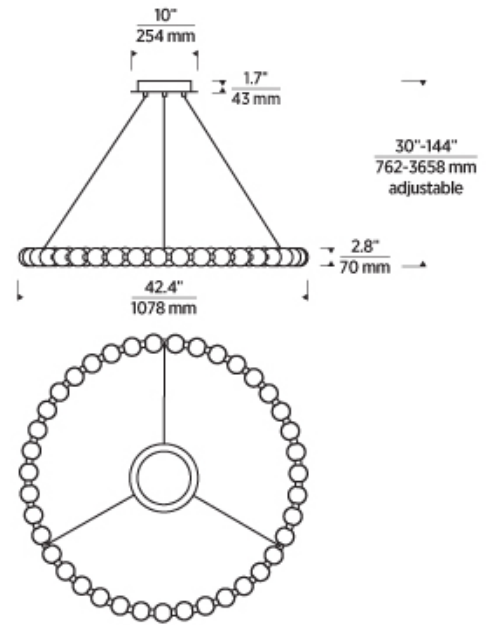

Nightshade Black

Nightshade Black

Natural Brass

Nightshade Black
Alt View

Natural Brass Alt
View

ORDERING INFORMATION

700OBT	LENGTH (A)	FINISH	LAMP
	42 42"	NB NATURAL BRASS B NIGHTSHADE BLACK N POLISHED NICKEL	-LED927 INTEGRATED LED 90 CRI 2700K 120V-277V UNV

700OBT _____

JOB NAME _____

NOTES _____

ORBET 42 CHANDELIER

SPECIFICATIONS

HARDWARE MATERIAL	Metal
SHADE MATERIAL	Glass
NET WEIGHT	
HEIGHT	2.8in
WIDTH	42.4in
LENGTH	42.4in
UP LIGHT / DOWN LIGHT / BOTH?	
WET LISTED	
DAMP LISTED	Yes
DRY LISTED	
MIN. HANGING HEIGHT	30in
MAX HANGING HEIGHT	144in
TOTAL CORD LENGTH	144in
TOTAL STEM LENGTH	
STEM QTY	
SLOPED CEILING ADAPTABLE?	Yes 45° Max
GENERAL LISTING	ETL Listed
INCLUDES	