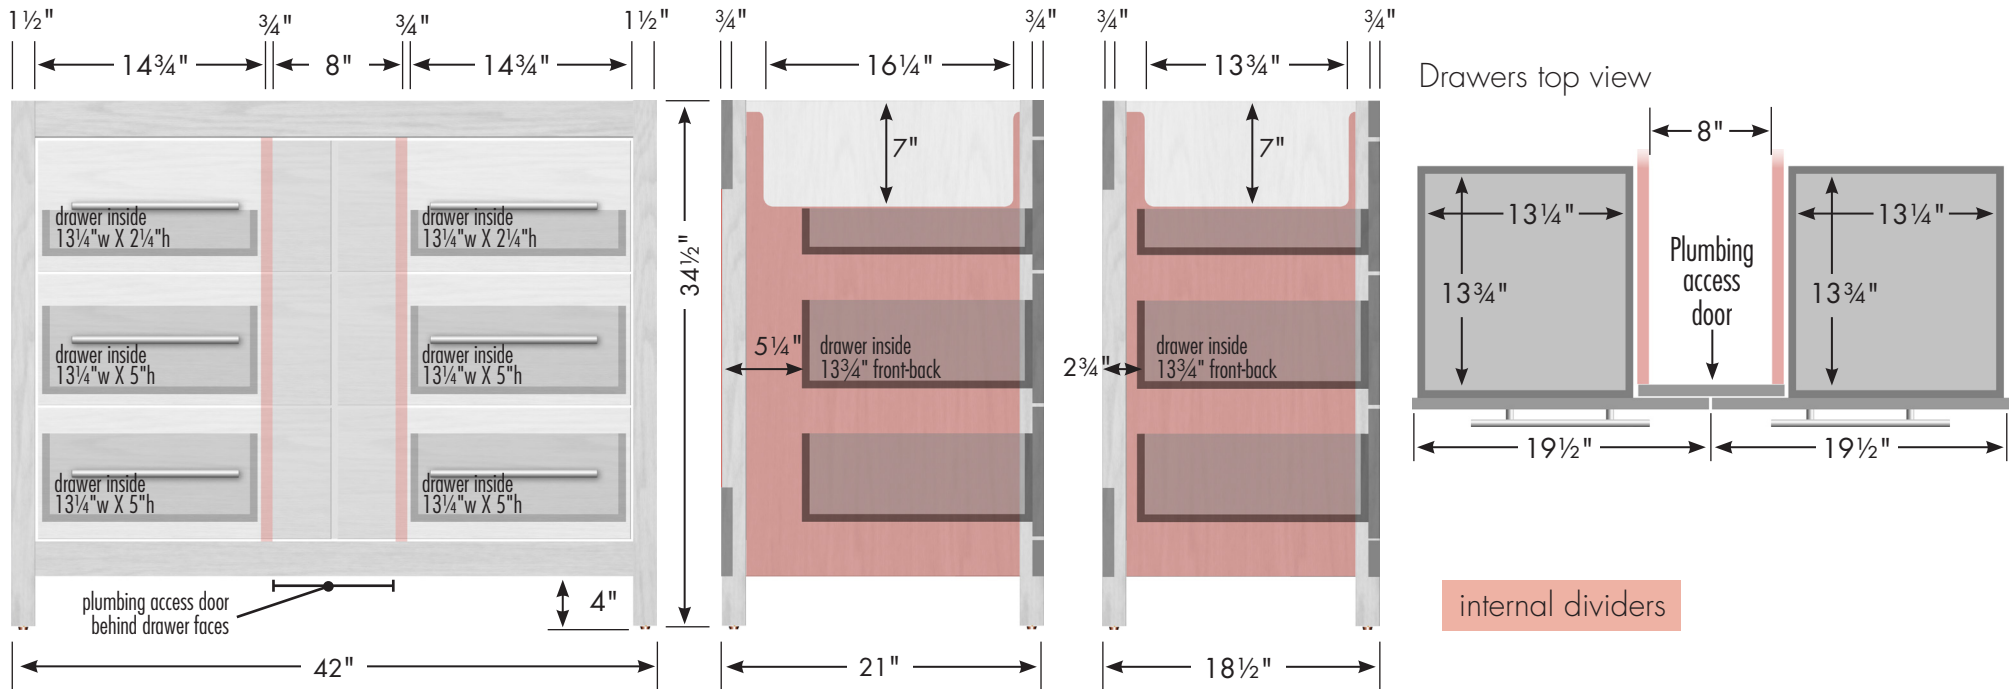

# STRASSER

Specifications:

**Belltown Vanity**  
42"w, 34½"h

Vanity back clear openings for plumbing

## 42" Belltown Vanity

42" wide  
34½" tall  
21" or 18½" front-to-back

3