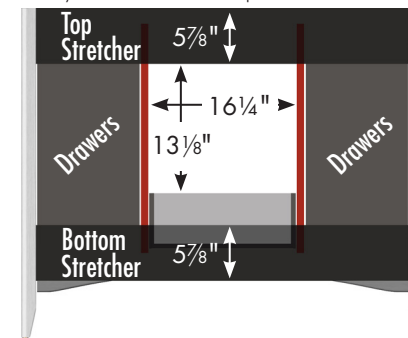

Adjustable/removable shelf under basin behind doors

internal dividers

Vanity back clear openings for plumbing (may need to cut adjustable shelf)

### 42" Wallingford Vanity

42" wide  
34½" tall  
21" or 18" front-to-back