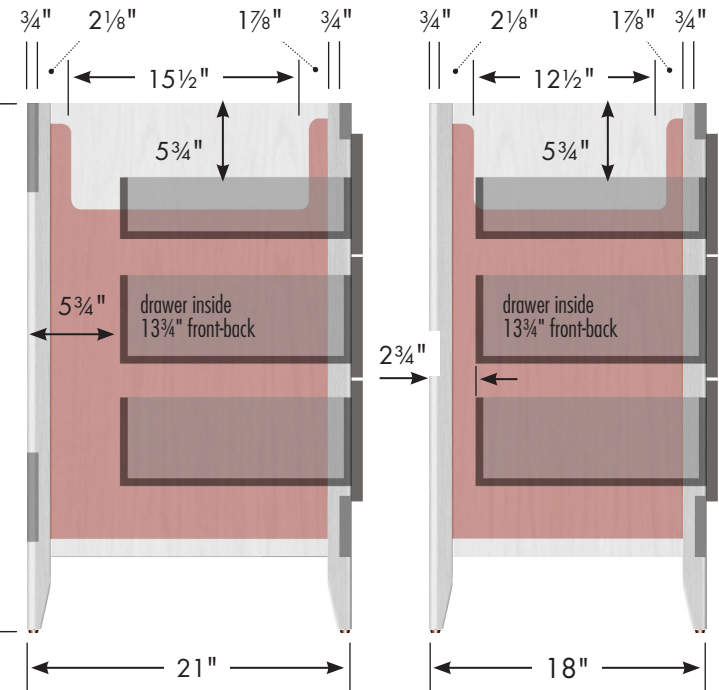

Adjustable/removable shelf under basin behind doors

internal dividers

Vanity back clear openings for plumbing (may need to cut adjustable shelf)

### 42" Wallingford Vanity

42" wide  
34½" tall  
21" or 18" front-to-back