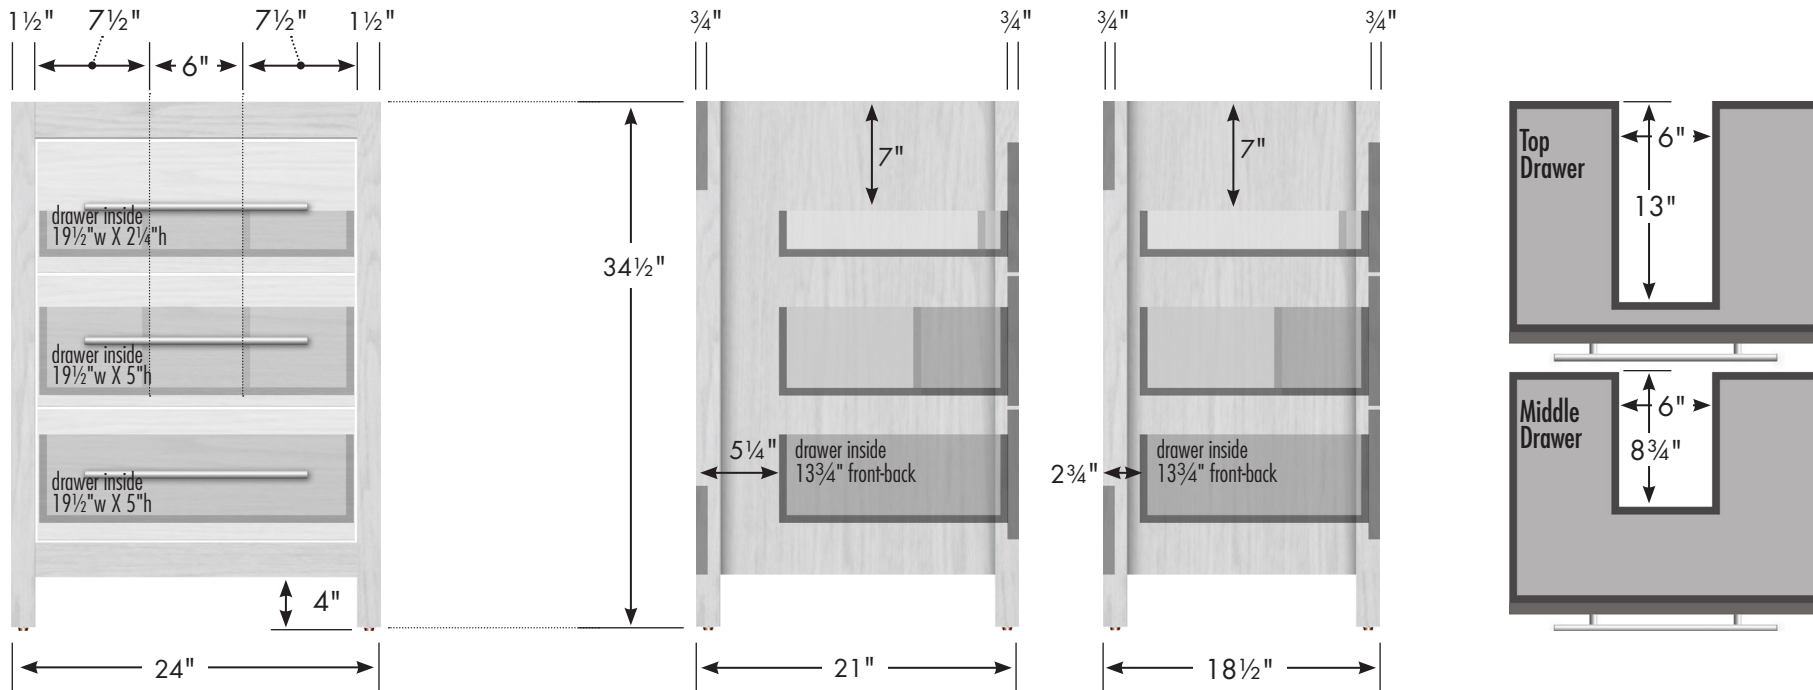

# STRASSER

Specifications:

**Belltown Vanity**  
24"w, 34½"h

Vanity back clear openings for plumbing

## 24" Belltown Vanity

24" wide  
34½" tall  
21" or 18½" front-to-back