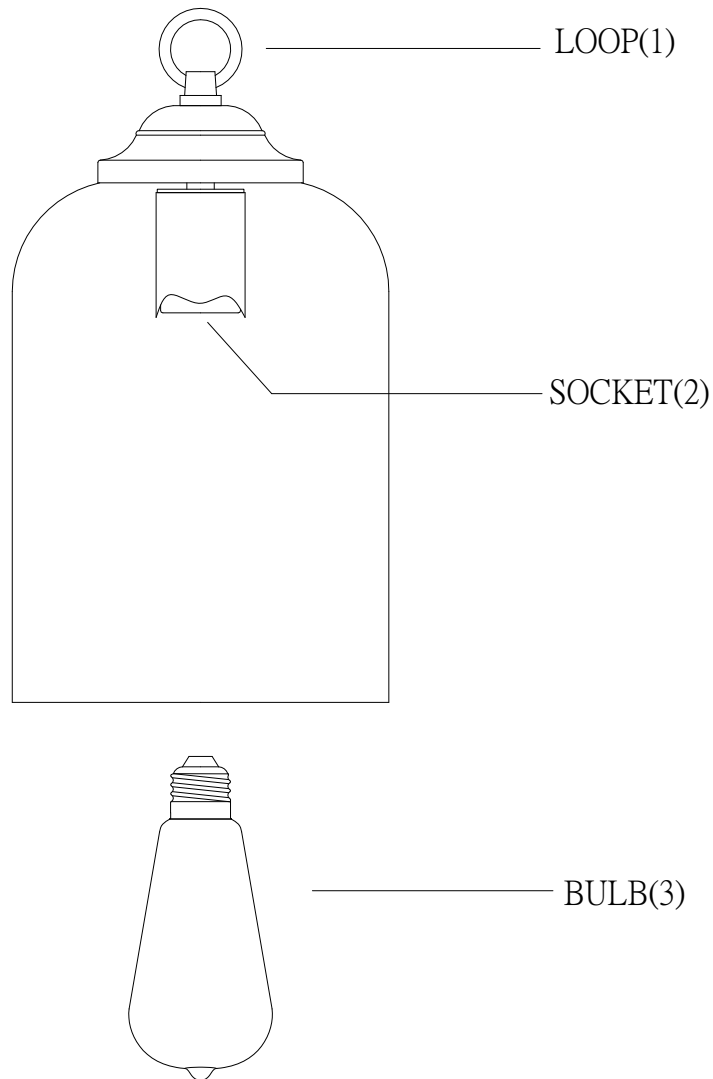

LIGHTING

ITEM NO : 7-701-1-SN

7-700-1-13

7-700-1-109

INSTALLATION INSTRUCTIONS

1. Carefully remove the fixture out of the carton, and check that all parts are included referring to the above illustration. Make sure not to misplace any parts that are needed for the installation;
2. Install the bulb(3) into socket(1);
3. The fixture is assembled!