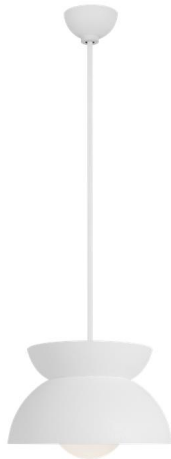

LXP1001CPST: Medium Pendant

Collection: Beaunay

UPC #:014817631272

Finish: Cast Plaster (CPST)

Dimensions:

Diameter: 15" **Overall Height:** 66"
Width: 15" **Wire:** 180" (color/White)
Height: 12" **Mounting Proc.:** Screw Collar - Stem
Connection: Mounted To Box

Bulbs:

1 - Medium A19 40w Max. 120v - Not included

Features:

- This product may be mounted on a sloped ceiling
- Meets Title 24 energy efficiency standards
- Title 24 compliant if used with Joint Appendix (JA8) approved light bulbs listed in the California Energy Commission Appliance database.

Material List:

- 1 Body - Steel - Cast Plaster
- 4 12" Stem - Steel - Cast Plaster
- 1 6" Stem - Steel - Cast Plaster

Safety Listing:

Safety Listed for Damp Locations

Shade / Glass / Diffuser Details:

Part	Material	Finish	Quantity	Item Number	Length	Width	Height	Diameter	Fitter Diameter	Shade Top Length	Shade Top Width	Shade Top Diameter
Shade	Glass	Milk	1				6 1/2	7				
Shade	Steel	Cast Plaster	1				10 1/8	15				