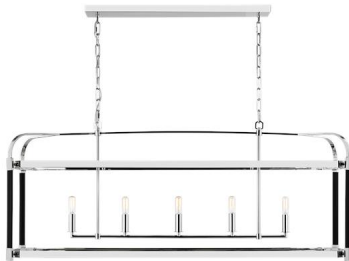

LC1165PN: Linear Chandelier

Dimensions:

Length: 14" **Overall Height:** 82 1/4"
Width: 49" **Wire:** 180" (color/Clear Silver)
Height: 19 3/4" **Chain:** 60"
Weight: 15.5 lbs. **Mounting Proc.:** Screw(s)
Connection: Mounted To Box

Bulbs:

5 - Candelabra T6 Tubular 60w Max. 120v - Not included

Features:

- This product may be mounted on a sloped ceiling
- Easily converts to LED with optional replacement lamps
- Meets Title 24 energy efficiency standards
- Title 24 compliant if used with Joint Appendix (JA8) approved light bulbs listed in the California Energy Commission Appliance database.
- Supplied with wire pre-laced through chain

Collection: Hadley

Damp Rated

UPC #:014817621228

Finish: Polished Nickel (PN)

Material List:

- 1 Body - Steel - Polished Nickel
- 6 Candle Holder - Steel - Polished Nickel
- 2 Chain - Steel - Polished Nickel
- 4 Accents - Leather - Black Leather

Safety Listing:

Safety Listed for Damp Locations

Backplate / Canopy Details:

Type	Height / Length	Width	Depth	Diameter	Outlet Box Up	Outlet Box Down
Canopy	1	27 1/8	5			

Shipping Information:

Package Type	Product #	Quantity	UPC	Length	Width	Height	Cube	Weight	Fr. Class	UPS Ship
Individual	LC1165PN	1	014817621228	25.9	19.2	12	3.453	27.95	100	Yes
NJ Pallet		11		48	40	78	86.667	307.45		No
NV Pallet		11		48	40	78	86.667	307.45		No