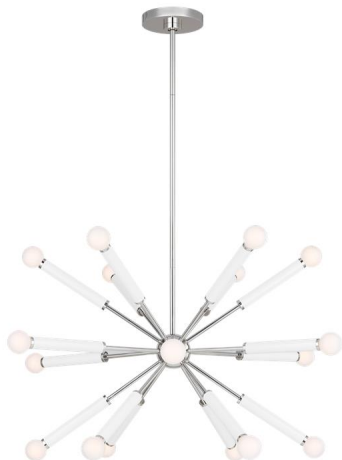

GENERATION LIGHTING

KSC10518PNGW: Full Chandelier

Collection: Monroe

Damp Rated

UPC #:014817620610

Finish: Polished Nickel (PN)

Dimensions:

Diameter: 32 3/8" **Overall Height:** 74 3/8"
Width: 32 3/8" **Wire:** 180" (color/Clear Silver)
Height: 19" **Mounting Proc.:** Screw Collar - Stem
Weight: 15.62 lbs. **Connection:** Mounted To Box

Bulbs:

18 - Candelabra G16-1/2 40w Max. 120v - Not included

Features:

- This product may be mounted on a sloped ceiling
- Easily converts to LED with optional replacement lamps
- Meets Title 24 energy efficiency standards
- Title 24 compliant if used with Joint Appendix (JA8) approved light bulbs listed in the California Energy Commission Appliance database.

Material List:

1 Body - Steel - Polished Nickel
 18 Accents - Steel - Gloss White
 4 12" Stem - Steel - Polished Nickel
 1 6" Stem - Steel - Polished Nickel

Safety Listing:

Safety Listed for Damp Locations