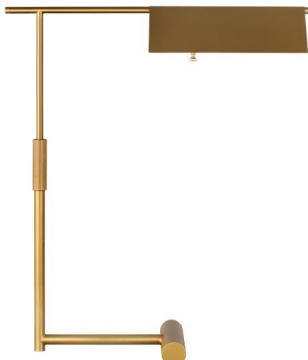

GENERATION LIGHTING

CT1221BBS1: Table Lamp

Dimensions:

Length:	8 1/2"	Wire:	72" (color/Clear Silver)
Width:	20 5/8"	Switch Type:	On/Off Switch
Height:	25"	Switch Location:	At Socket
Weight:	9.5 lbs.	Connection:	Plug Into Box

Material List:

1 Body - Steel - Burnished Brass

Safety Listing:

Safety Listed for Dry Locations

Instruction Sheets:

Trilingual (English, Spanish, and French) (CT1221-CT1231)

Collection: Foles

Height adjusts from 18" to 25".

Oversized pendants offered in two sizes and two finishes: Burnished Brass and Polished Nickel

Install a dimmer switch for a warm glow effect and easily change the look and feel of the room

A 9.5 Watt, 3000K Medium Base LED Bulb Included.

Assortment includes: small pendant, large pendant, 2-light table lamp and sconces

Damp Rated

UPC #:014817615180

Finish: Burnished Brass (BBS)

Shade / Glass / Diffuser Details:

Part	Material	Finish	Quantity	Item Number	Length	Width	Height	Diameter	Fitter Diameter	Shade Top Length	Shade Top Width	Shade Top Diameter
Shade	Steel	Burnished Brass	1		10 1/2	7 1/8	3 1/4					