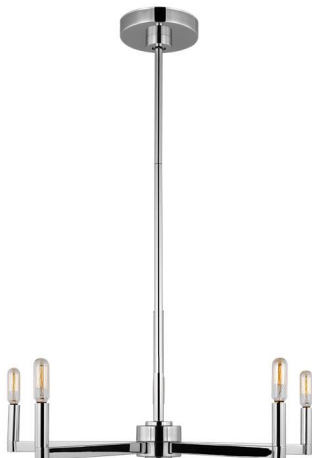

GENERATION LIGHTING

3164205-05: Five Light Chandelier

Collection: Fullton
UPC #: 785652123894
Finish: Chrome (05)

Dimensions:

Diameter: 24" **Overall Height:** 53 7/8"
Width: 24" **Wire:** 120" (color/Clear Silver)
Height: 10 1/2" **Mounting Proc.:** Screw Collar - Stem
Connection: Mounted To Box

Bulbs:

5 - Candelabra T8 60w Max. 120v - Not included
 0 - Candelabra Torpedo 60w Max. 120v - Not included

Features:

- Easily converts to LED with optional replacement lamps
- Sloped ceiling mounting hardware included
- Meets Title 24 energy efficiency standards
- Title 24 compliant if used with Joint Appendix (JA8) approved light bulbs listed in the California Energy Commission Appliance database.

Material List:

1 Body - Steel - Chrome
 3 12" Stem - Steel - Chrome
 1 6" Stem - Steel - Chrome

Safety Listing:

Safety Listed for Damp Locations 

Instruction Sheets:

Trilingual (English, Spanish, and French) (FULLTON_CHAND)