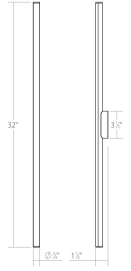

Project:

Fino LED Bath Bar Spec Sheet

SKU: 3773.25-35 Learn more at:
<https://sonnemanlight.com/fino-led-bath-bar>

Description: Ultra thin and minimally scaled, these slender bars of powerful light are mounted in a fixed position on a wall or ceiling. The softly shaped mounting brackets have radiused ends on their linear section and can be mounted to a wall with the addition of a remotely placed LED driver. A 4.5" round [Fino Optional Wall Plate Kit](#) may be ordered in conjunction with a Fino LED Bath Bar. This accessory is featured in the bathroom images above, but is not included unless ordered separately.

Type #:

Dimensions

Height:	32"
Width:	32"
Extends:	1.5"
Minimum Extension:	1.5"
Maximum Extension:	1.5"
Size:	32"
Canopy/Backplate/Base Width:	0.5
Canopy/Backplate/Base Height:	3.25

Electrical Specs

Bulb(s) Included?:	Yes
Bulb 1 Type:	Integral LED
Bulb Quantity:	1
Input Voltage:	120VAC
Wattage:	17
Initial Lumens:	1700
Delivered Lumens:	1110
Color Temperature:	3500K
CRI:	90
Power Supply Type:	Driver
Power Supply Quantity:	1
Power Supply Location:	Remote
Dimming Type:	TRIAC/ELV
Bulb Max Wattage:	17

Installation

Installation:	Licensed electrician required
Installation Orientation:	Any Orientation

Shipping

Carton 1 L x W x H:	3" X 3" X 38"
Carton 1 Gross Weight:	3 LBS

Shade

Shade 1 Material:	Optical Acrylic
-------------------	-----------------