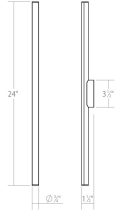

Project:

Fino LED Bath Bar Spec Sheet

SKU: 3772.25-35 Learn more at:
<https://sonnemanlight.com/fino-led-bath-bar>

Description: Ultra thin and minimally scaled, these slender bars of powerful light are mounted in a fixed position on a wall or ceiling. The softly shaped mounting brackets have radiused ends on their linear section and can be mounted to a wall with the addition of a remotely placed LED driver. A 4.5" round [Fino Optional Wall Plate Kit](#) may be ordered in conjunction with a Fino LED Bath Bar. This accessory is featured in the bathroom images above, but is not included unless ordered separately.

Type #:

Dimensions

Height:	24"
Width:	24"
Extends:	1.5"
Minimum Extension:	1.5"
Maximum Extension:	1.5"
Size:	24"
Canopy/Backplate/Base Width:	0.5
Canopy/Backplate/Base Height:	3.25

Electrical Specs

Bulb(s) Included?:	Yes
Bulb 1 Type:	Integral LED
Bulb Quantity:	1
Input Voltage:	120VAC
Wattage:	13
Initial Lumens:	1400
Delivered Lumens:	830
Color Temperature:	3500K
CRI:	90
Power Supply Type:	Driver
Power Supply Quantity:	1
Power Supply Location:	Remote
Dimming Type:	TRIAC/ELV
Bulb Max Wattage:	13

Installation

Installation:	Licensed electrician required
Installation Orientation:	Any Orientation

Shipping

Carton 1 L x W x H:	3" X 3" X 31"
Carton 1 Gross Weight:	2 LBS

Shade

Shade 1 Material:	Optical Acrylic
-------------------	-----------------