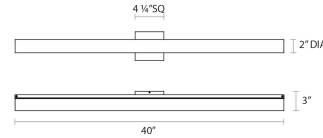

Project:

Tubo Slim LED Bath Bar Spec Sheet

SKU: 2433.13-FT Learn more at:
<https://sonnemanlight.com/tubo-slim-led-bath-bar>

Description: **Elegantly slender tubular glass LED bath bar and sconce lighting system.** Available with custom end trims, in a choice of finishes and sizes. Also available as a [Sconce](#) and [Panel Sconce](#).

Type #:

Dimensions

Height:	4.25"
Width:	40"
Extends:	3"
Minimum Extension:	3"
Maximum Extension:	3"
Shape:	Flat Trim
Size:	40"
Canopy/Backplate/Base Depth:	4.25
Canopy/Backplate/Base Height:	4.25

Electrical Specs

Installation

Installation:	Licensed electrician required
Installation Orientation:	Any Orientation

Shipping

Carton 1 L x W x H:	44" X 7" X 7"
Carton 1 Gross Weight:	5 LBS
Fixture Weight:	5

Shade

Shade 1 Material:	Tubular Etched Glass
-------------------	----------------------