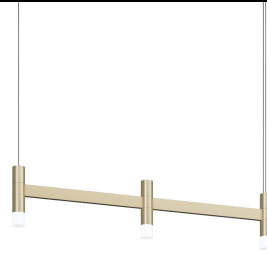

Project:

Systema Staccato Linear Pendant Spec Sheet

SKU: 1783.14 Learn more at:
<https://sonnemanlight.com/systema-staccato-linear-pendant>

Description: Lightly scaled geometric elements form expansive intersecting or linear constructions of modern minimalism in a variety of configurations with a range of available luminaires. Crisp rectilinear bars support minimal tubular elements with luminous trims, extensions, or shaded reflectors for general and directed lighting functionality. Systema Staccato Linear Pendants are available in multiple sizes and are easy to customize with cone, pan, or drum shades. The Systema Staccato Linear Pendant includes Drum Trims. If you are not using a configuration with shades, you can select [alternate trims](#), which can be ordered separately.

Type #:

Dimensions

Height: 6
Length: 29.25"
Diameter: 48
Size: 3 Light

Electrical Specs

Bulb(s) Included?: Yes
Bulb 1 Type: Integral LED
Bulb Quantity: 3
Input Voltage: 120VAC
Wattage: 12
Initial Lumens: 900
Delivered Lumens: 450
Color Temperature: 3000K
CRI: 90
Power Supply Type: Driver
Power Supply Quantity: 1
Power Supply Location: Outlet Box
Dimming Type: TRIAC/ELV

Installation

Installation:
Sloped Ceiling Compatible?:
Cord Length:
Minimum Hanging Height:
Maximum Hanging Height:

Licensed electrician required
Not Compatible
20'
Adjustable Cable
7.5
246

Shade

Shade 1 Material: Frosted Acrylic

Available Finishes

Available Finishes: Bright Satin Aluminum (.16), Satin Black (.25), Painted Brass (.14)

General Listings

Certification: C-ETL-US
Color/Finish: Painted Brass (.14)
Dark Sky Friendly: N