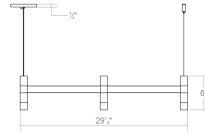

Project:

Systema Staccato Linear Pendant Spec Sheet

SKU: 1783.14 Learn more at:
<https://sonnemanlight.com/systema-staccato-linear-pendant>

Description: Lightly scaled geometric elements form expansive intersecting or linear constructions of modern minimalism in a variety of configurations with a range of available luminaires. Crisp rectilinear bars support minimal tubular elements with luminous trims, extensions, or shaded reflectors for general and directed lighting functionality. Systema Staccato Linear Pendants are available in multiple sizes and are easy to customize with cone, pan, or drum shades. The Systema Staccato Linear Pendant includes Drum Trims. If you are not using a configuration with shades, you can select [alternate trims](#), which can be ordered separately.

Type #:

Dimensions

Height: 6
Length: 29.25"
Diameter: 48
Size: 3 Light

Electrical Specs

Bulb(s) Included?: Yes
Bulb 1 Type: Integral LED
Bulb Quantity: 3
Input Voltage: 120VAC
Wattage: 12
Initial Lumens: 900
Delivered Lumens: 450
Color Temperature: 3000K
CRI: 90
Power Supply Type: Driver
Power Supply Quantity: 1
Power Supply Location: Outlet Box
Dimming Type: TRIAC/ELV