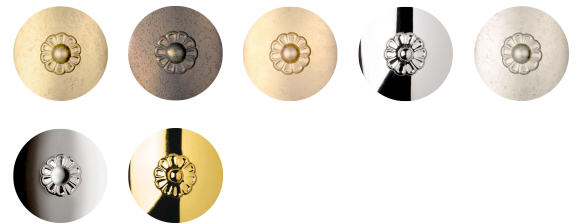

SCHONBEK

1870

CENTURY

1701

The ultimate heirloom chandelier, regal and refined, timeless and classic. A masterpiece of cascading crystals with an intricately cut crystal column, Century is fit for a ballroom, a stately dining room or a grand residence.

OPTIONS

Heritage Crystal (H)

-22, -23, -26, -40, -48, -49, -211

MORE CENTURY

1702	1703	1704
1705	1707	1709
1712	1716	1718
1829		

SPECIFICATIONS

Type:	Wall Sconce
↔ Width/Length:	4.5in / 11cm
↕ Height:	13in / 33cm
↗ Depth/Extension:	6in / 15cm
📦 Hang Weight:	2lbs / .9kg
Tier Count:	1
Bulb Count:	1
Bulb Info:	(1) E12, 60 MAX, B10**
Voltage:	110V / 220V / CCC

*Bulb Included **Bulb Not Included