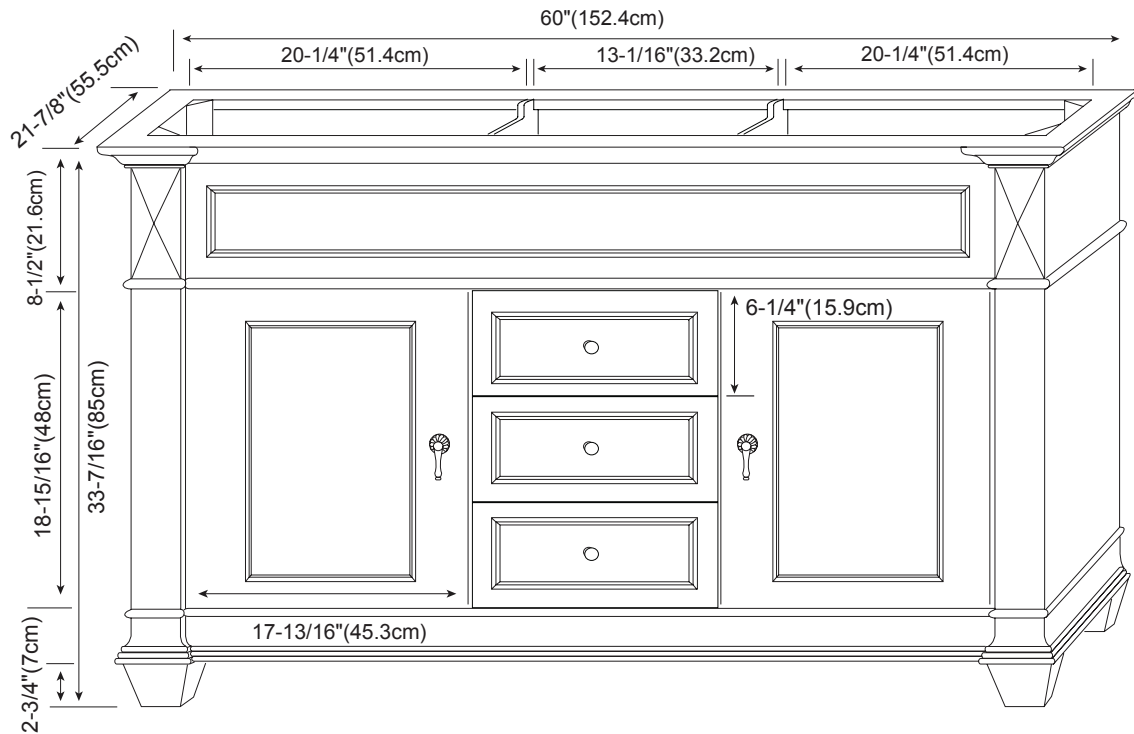

MODEL: 062860-FINISH

- Soft Close Wood doors
- Soft Close and Full Extension drawers with Dovetail Construction
- Matching Finish throughout the Interior
- Matching Mirror, Medicine Cabinet, Curio Cabinet and Overjohn Cabinet

All Ronbow cabinets are made of solid hardwood or hardwood plywood and meet strict CARB Standards. No particle Board or Micro-Density Fiberboard (MDF) are used.

Available finishes:

- ANTIQUE BLACK B01
- COLONIAL CHERRY F11
- WHITE W01

Available tops:

- TORINO STONE TOP
- TORINO BACKSPLASH
- CERAMIC SINKTOP
- STONE COUNTER
- TECHSTONE™ TOP
- WIDEAPPEAL™ TOP