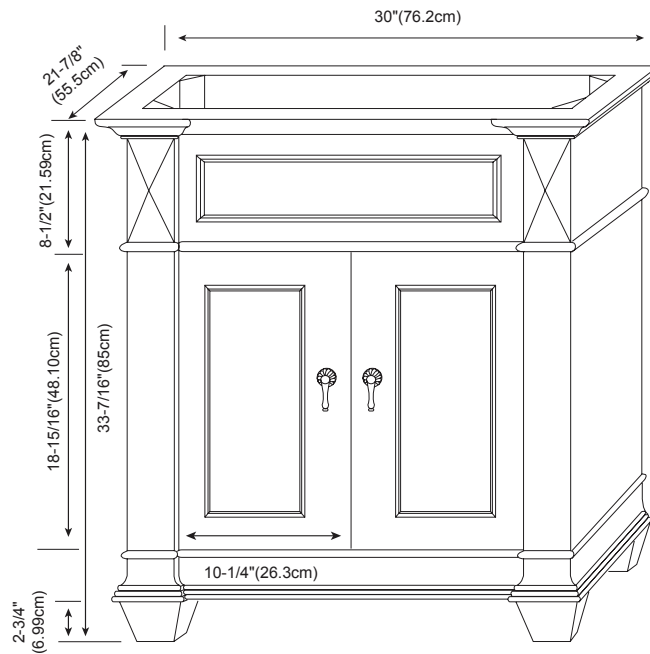

MODEL: 062830-FINISH

- Soft Close Wood doors
- Soft Close and Full Extension drawers with Dovetail Construction
- Matching Finish throughout the Interior
- Matching Mirror, Medicine Cabinet, Curio Cabinet and Overjohn Cabinet

All Ronbow cabinets are made of solid hardwood or hardwood plywood and meet strict CARB Standards. No particle Board or Micro-Density Fiberboard (MDF) are used.

Available finishes:

- ANTIQUE BLACK B01
- COLONIAL CHERRY F11
- WHITE W01

Available tops:

- TORINO STONE TOP
- TORINO BACKSPLASH
- CERAMIC SINKTOP
- STONE COUNTER
- TECHSTONE™ TOP
- WIDEAPPEAL™ TOP