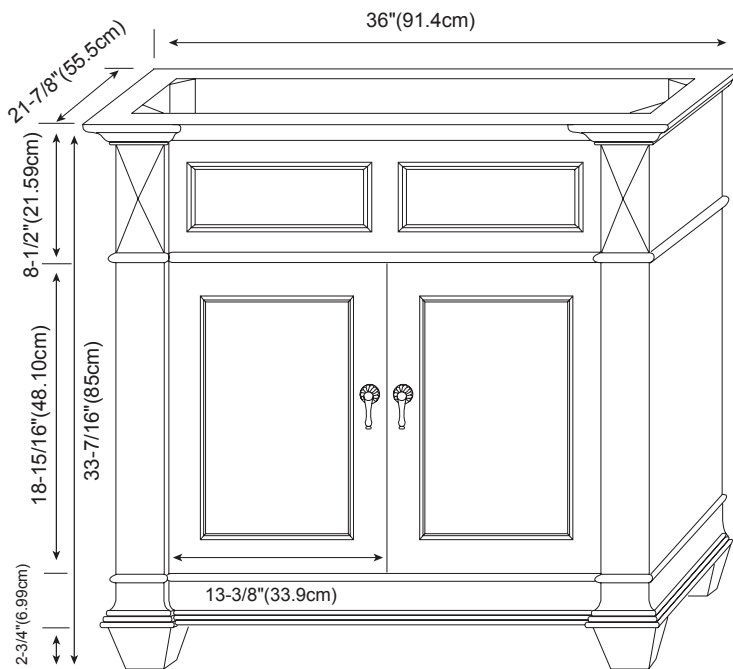

MODEL: 062836-FINISH

- Soft Close Wood doors
- Soft Close and Full Extension drawers with Dovetail Construction
- Matching Finish throughout the Interior
- Matching Mirror, Medicine Cabinet, Curio Cabinet and Overjohn Cabinet

All Ronbow cabinets are made of solid hardwood or hardwood plywood and meet strict CARB Standards. No particle Board or Micro-Density Fiberboard (MDF) are used.

Available finishes:

- ANTIQUE BLACK B01
- COLONIAL CHERRY F11
- WHITE W01

Available tops:

- TORINO STONE TOP
- TORINO BACKSPLASH
- CERAMIC SINKTOP
- STONE COUNTER
- TECHSTONE™ TOP
- WIDEAPPEAL™ TOP