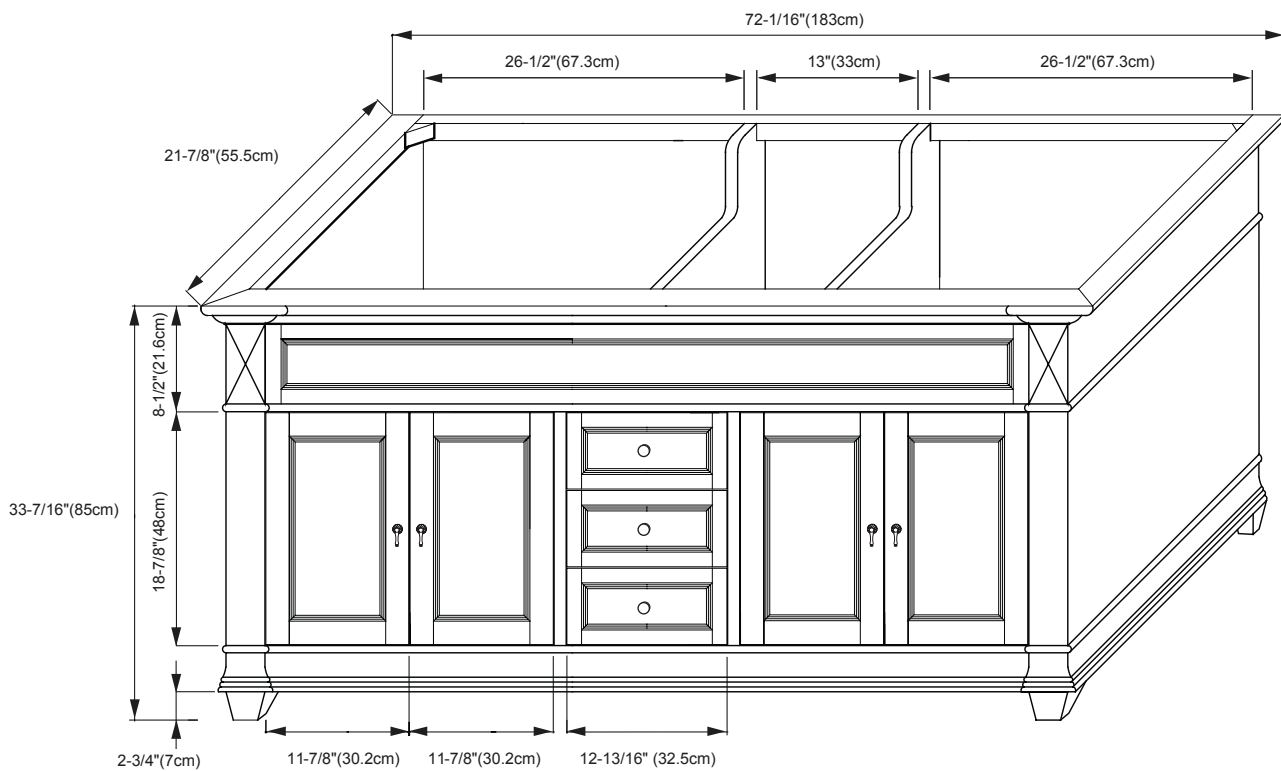

MODEL: 062872-FINISH

- Soft Close Wood doors
- Soft Close and Full Extension drawers with Dovetail Construction
- Matching Finish throughout the Interior
- Matching Mirror, Medicine Cabinet, Curio Cabinet and Overjohn Cabinet

All Ronbow cabinets are made of solid hardwood or hardwood plywood and meet strict CARB Standards. No particle Board or Micro-Density Fiberboard (MDF) are used.

Available finishes:	Available tops:
ANTIQUE BLACK B01	TORINO STONE TOP
COLONIAL CHERRY F11	TORINO BACKSPLASH
WHITE W01	CERAMIC SINKTOP
	STONE COUNTER
	TECHSTONE™ TOP
	WIDEAPPEAL™ TOP