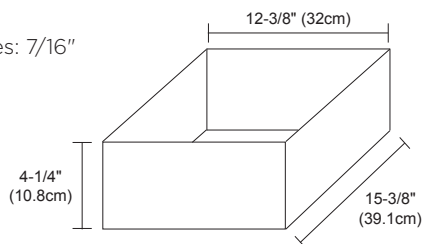

INSIDE DRAWER

Thickness of Drawer Sides: 7/16"