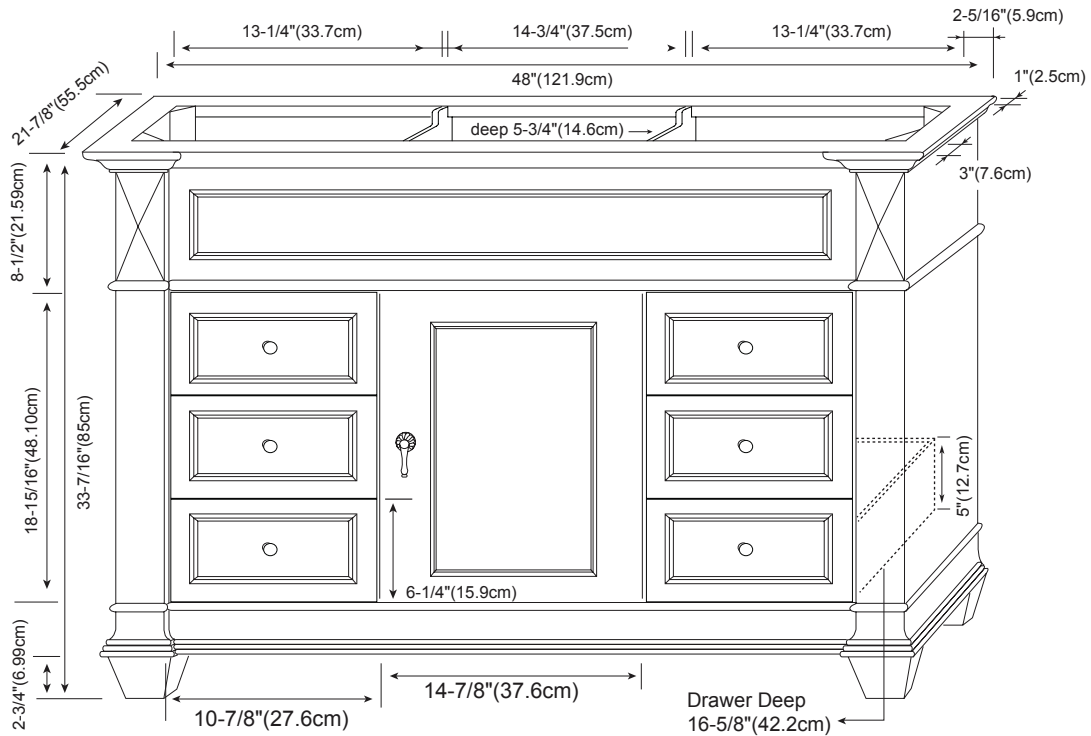

MODEL: 062848-FINISH

- Soft Close Wood doors
- Soft Close and Full Extension drawers with Dovetail Construction
- Matching Finish throughout the Interior
- Matching Mirror, Medicine Cabinet, Curio Cabinet and Overjohn Cabinet

All Ronbow cabinets are made of solid hardwood or hardwood plywood and meet strict CARB Standards. No particle Board or Micro-Density Fiberboard (MDF) are used.

Available finishes:	Available tops:
ANTIQUE BLACK B01	TORINO STONE TOP
COLONIAL CHERRY F11	TORINO BACKSPLASH
WHITE W01	CERAMIC SINKTOP
	STONE COUNTER
	TECHSTONE™ TOP
	WIDEAPPEAL™ TOP