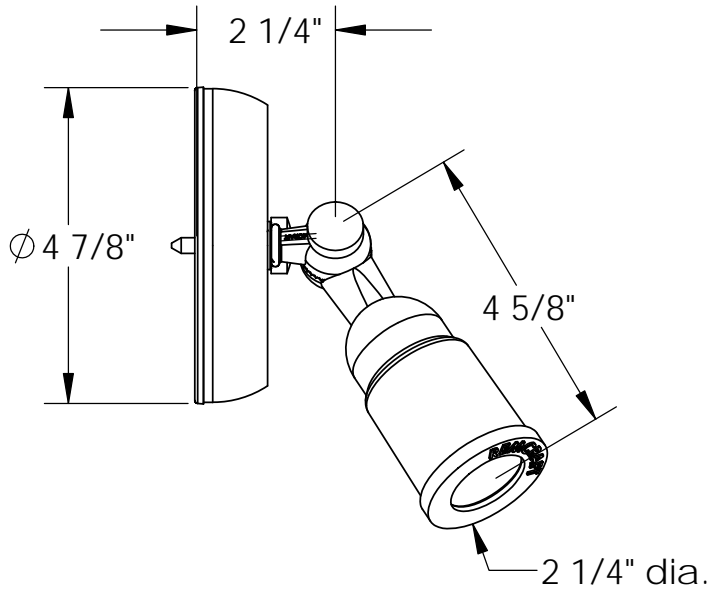

850 series

- 850 - Gray
- 851 - Black
- 852 - White
- 856 - Bronze

Use with Maximum
150 watt PAR-38 lamps

Suitable for wet locations
when caulked to the
mounting surface

Remcraft Lighting Products