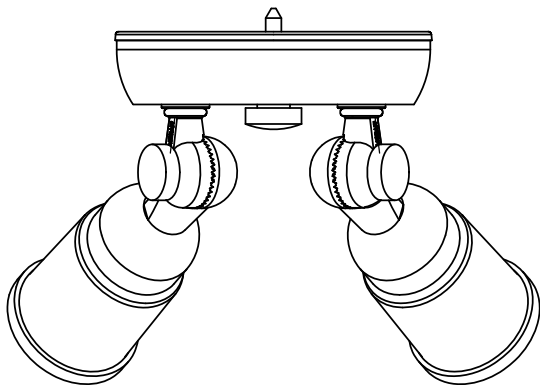

850 series

- 850 - Gray
- 851 - Black
- 852 - White
- 856 - Bronze

Use with Maximum
150 watt PAR-38 lamps

Suitable for wet locations
when caulked to the
mounting surface

Remcraft Lighting Products