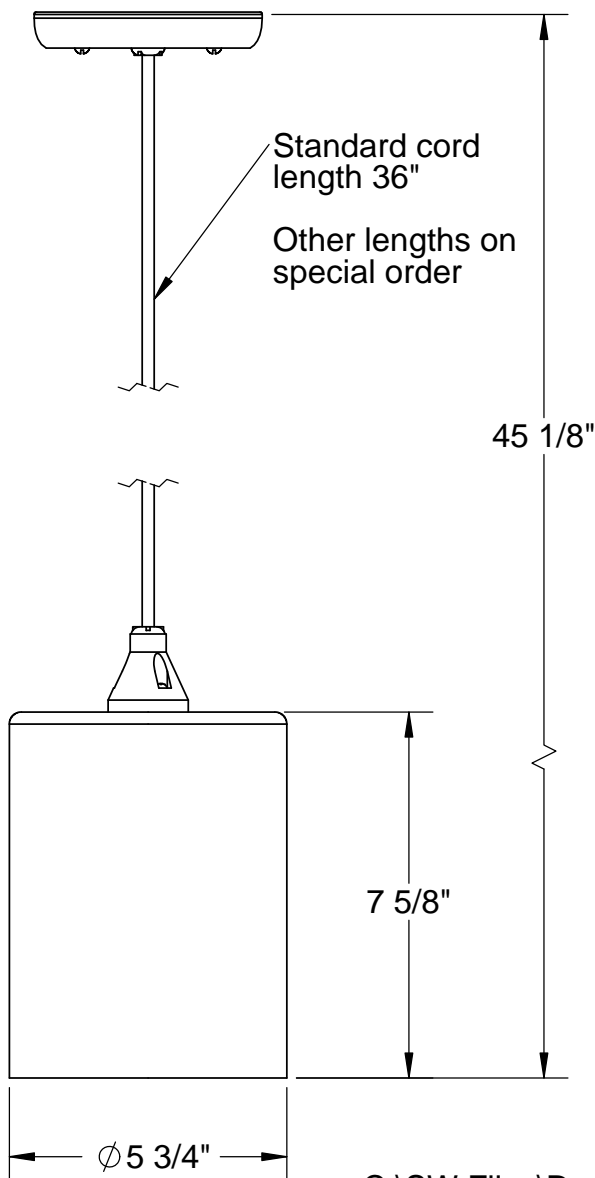

120-DC series

- 120-DC Gray
- 121-DC Black
- 122-DC White
- 124-DC Satin aluminum
- 126-DC Bronze

Use with PAR or BR lamps
to 150 watts - Rated for
wet locations

Use with 150 watt lamps
PAR-38 or BR-40

C:\SW Files\Downlights\120-DC series