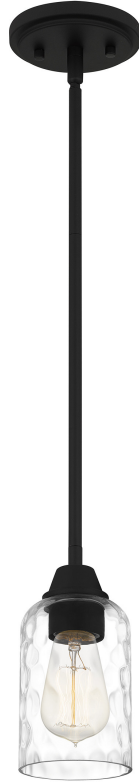

ACA1504MBK

Acacia Mini Pendant

Matte Black

QUOIZEL
LIGHTING

DETAILS

Material: Steel

Glass/Shade Description: Clear Water Glass -
Glass - Water

LAMPING

Light Source: Incandescent

Bulb Included: No

Bulb Type: Medium Base

Bulb Quantity: 1

Watts per Bulb: 100

ELECTRICAL

Dimmable: No

Voltage: 120v

Wire Length: 8'

INSTALLATION

ADA: No

Location Rating: Damp

Install Position: N/A

DIMENSIONS

Dimensions: 4" W x 8" H x 4" D

Overall Height: 46.75"

Canopy Dimensions: 5.00"W x 0.75"D

Chain/Downrod Length: 2 (0.5"D x 6") and 2 (0.5"D x 12")
Down Rods

Weight: 2.75 lbs