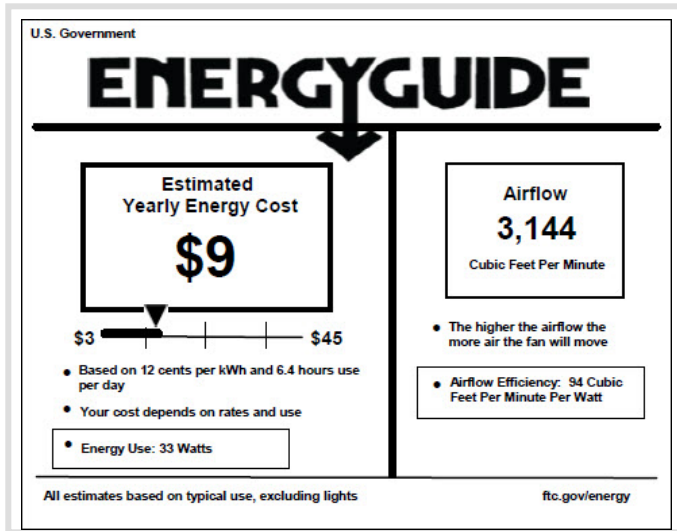

Fan Features

Motor Size: **153x15**
Blade Pitch: **14°**
Blade Span: **52"**
Blade Finish: **Walnut, Walnut**
Blade Qty: **5**

Optional Control: **Hi/Med/Low/Off**
Reverse Air: **Slide**
Fan Downrod: **4, 6**
Manufacturer: **Limited Lifetime**
Warranty: