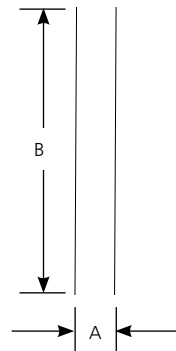

Type _____

Catalog No.	Finish	Dimensions (Inches)	
		A	B
1	P8601-09	Brushed Nickel	1/2 54
1	P8601-15	Polished Chrome	1/2 54
1	P8601-20	Antique Bronze	1/2 54
1	P8601-31	Black	1/2 54
1	P8601-71	Gilded Iron	1/2 54
1	P8601-74	Venetian Bronze	1/2 54
1	P8601-77	Forged Bronze	1/2 54
1	P8601-78	Vintage Gold	1/2 54
1	P8601-80	Forged Black	1/2 54
1	P8601-81	Antique Nickel	1/2 54
1	P8601-84	Espresso	1/2 54
1	P8601-102	Roasted Java	1/2 54
1	P8601-104	Polished Nickel	1/2 54
1	P8601-108	Oil Rubbed Bronze	1/2 54
1	P8601-109	Brushed Bronze	1/2 54
1	P8601-134	Silver Ridge	1/2 54
1	P8601-137	Natural Brass	1/2 54
1	P8601-143	Graphite	1/2 54
1	P8601-144	Pebbles	1/2 54

Specifications:

General

- Use with any Progress Lighting mini-pendants
- Contains (2) 12" and (2) 15" sections