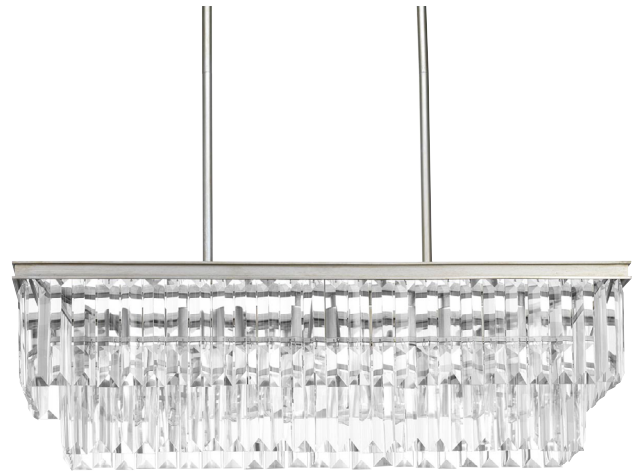

# P400101-134

## Glimmer

Glimmer fits the definition of livable luxury with elements that sparkle to create an instant statement within the home. Prismatic glass Prismatic glass four-light square linear chandelier is supported by an architecturally-styled frame in Antique Bronze finish. The cascade of faceted linear glass deliver a sleek silhouette to any room.

- Elements that sparkle create an instant statement within the home
- Glimmer is the definition of livable luxury
- Silver Ridge finish
- This contemporary interpretation features clear glass ornaments and is ideal for a variety of interior settings
- Island fixture uses four 60 watt max. medium base lamps (sold separately)
- Create an instant statement within the home for luxe, transitional and traditional interiors
- Progress Lighting Design Series, a collection offering fashionable styles and affordable luxury
- Ideal for welcoming guests and visitors in a foyer or entryway, as well as in dining room or traditional living room settings.

**Category:** Chandeliers

**Finish:** Silver Ridge (painted)

**Construction:** Steel Construction

**Width:** 33-7/8"  
**Height:** 11"  
**Depth:** 11-1/2"  
**Overall Ht. W/Stem:** 76"

MOUNTING	ELECTRICAL	LAMPING	ADDITIONAL INFORMATION
Hanging mounted  Mounting strap for outlet box included  Six links of 9 gauge chain supplied  Two 6", eight 12" lengths of stem included  Canopy covers a standard 4" octagonal recessed outlet box  16.625" W., 0.625" ht., 4.625" depth	15 feet of wire supplied  120 V	Quantity:  Four 60w max. Medium Base  E26 base	cETLus Dry location listed  1 year limited warranty