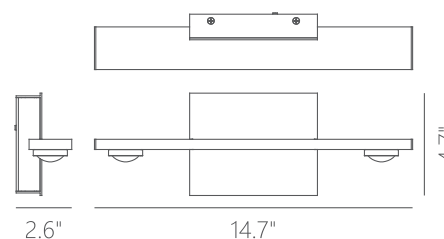

AURORA

Material:
Aluminum

Optical Lens:
Acrylic

Finishes:
AL - Brushed Aluminum
BG - Brushed Gold
MH - Matte White
SBB - Satin Brushed Black

Color Temp.:
3000K

CRI (Ra):
≥90

LED Rated Life:
≈50,000 Hours

Dimming:
100% - 10%

PW131325

Wattage: 6W
Voltage: 100~130V
Total Lumens: 420
Delivered Lumens: 304

Can be mounted in any direction
Dimmable with ELV or TRIAC Dimmer (Not Included)

PageOne Furnishing & Lighting Co., Ltd.

Add.: 35 Fulton Way, Unit 1, Richmond Hill, ON L4B 2N4, CANADA
Tel.: +1 (905) 707-0004 Toll Free: +1-844-623-7278 Fax: +1 (905) 707-8444
E-mail: sales@pageonlighting.com Website: www.pageonlighting.com