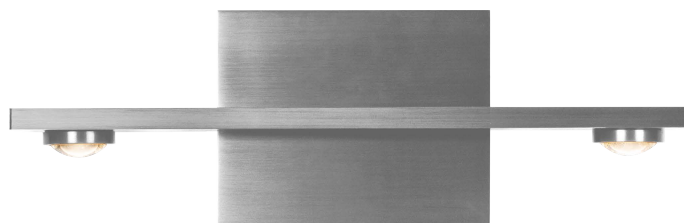

PROJECT			
DATE		TYPE	

PW131325-MH

PW131325-BG

PW131325-AL

PW131325-SBB

AURORA

Material:
Aluminum

Optical Lens:
Acrylic

Finishes:
AL - Brushed Aluminum
BG - Brushed Gold
MH - Matte White
SBB - Satin Brushed Black

Color Temp.:
3000K

CRI (Ra):
≥90

LED Rated Life:
≈50,000 Hours

Dimming:
100% - 10%

PW131325

Wattage: 6W
Voltage: 100~130V
Total Lumens: 420
Delivered Lumens: 304