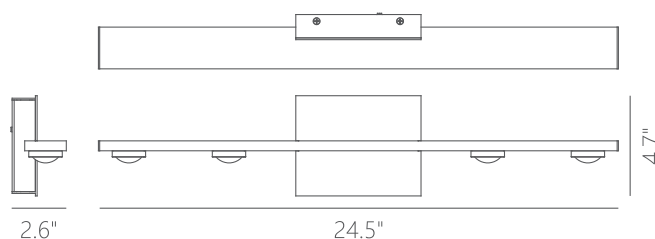

AURORA

Material:
Aluminum

Optical Lens:
Acrylic

Finishes:
AL - Brushed Aluminum
BG - Brushed Gold
MH - Matte White
SBB - Satin Brushed Black

Color Temp.:
3000K

CRI (Ra):
≥90

LED Rated Life:
≈50,000 Hours

Dimming:
100% - 10%

Wattage:

Voltage:

Total Lumens:

Delivered Lumens:

PW131324

11W

100~130V

840

609

Can be mounted in any direction

Dimmable with ELV or TRIAC Dimmer (Not Included)

PageOne Furnishing & Lighting Co., Ltd.

Add.: 35 Fulton Way, Unit 1, Richmond Hill, ON L4B 2N4, CANADA

Tel.: +1 (905) 707-0004 Toll Free: +1-844-623-7278 Fax: +1 (905) 707-8444

E-mail: sales@pageonlighting.com

Website: www.pageonlighting.com

PageOneLighting

Pageone Furnishing & Lighting