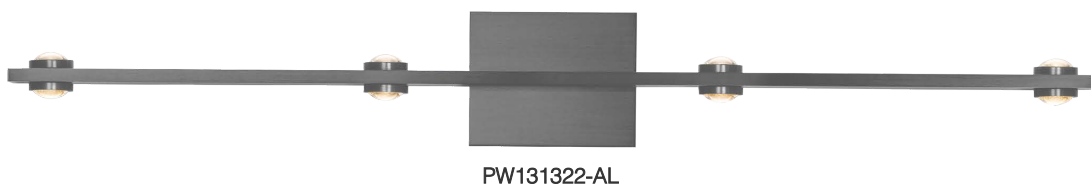

PROJECT			
DATE		TYPE	

AURORA

Material:
Aluminum

Optical Lens:
Acrylic

Finishes:
AL - Brushed Aluminum
BG - Brushed Gold
MH - Matte White
SBB - Satin Brushed Black

Color Temp.:
3000K

CRI (Ra):
≥90

LED Rated Life:
≈50,000 Hours

Dimming:
100% - 10%

Wattage:

Voltage:

Total Lumens:

Delivered Lumens:

PW131322

22W

100~130V

1680

1217

Can be mounted in any direction
Dimmable with ELV or TRIAC Dimmer (Not Included)

PageOne Furnishing & Lighting Co., Ltd.

Add.: 35 Fulton Way, Unit 1, Richmond Hill, ON L4B 2N4, CANADA

Tel.: +1 (905) 707-0004 Toll Free: +1-844-623-7278 Fax: +1 (905) 707-8444