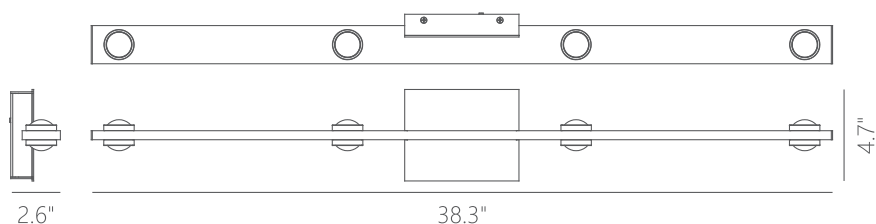

PROJECT			
DATE		TYPE	

AURORA

Material:
Aluminum

Optical Lens:
Acrylic

Finishes:
AL - Brushed Aluminum
BG - Brushed Gold
MH - Matte White
SBB - Satin Brushed Black

Color Temp.:
3000K

CRI (Ra):
≥90

LED Rated Life:
≈50,000 Hours