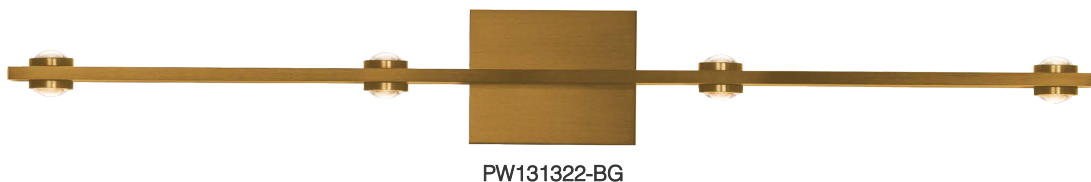

PROJECT			
DATE		TYPE	

AURORA

Material:
Aluminum

Optical Lens:
Acrylic

Finishes:
AL - Brushed Aluminum
BG - Brushed Gold
MH - Matte White
SBB - Satin Brushed Black

Color Temp.:
3000K

CRI (Ra):
≥90

LED Rated Life:
≈50,000 Hours

1680

1217

Can be mounted in any direction
Dimmable with ELV or TRIAC Dimmer (Not Included)

PageOne Furnishing & Lighting Co., Ltd.

Add.: 35 Fulton Way, Unit 1, Richmond Hill, ON L4B 2N4, CANADA

Tel.: +1 (905) 707-0004 Toll Free: +1-844-623-7278 Fax: +1 (905) 707-8444