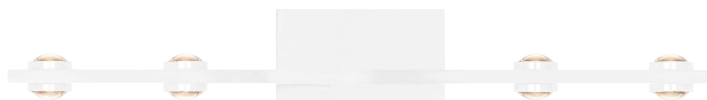

PROJECT			
DATE		TYPE	

PW131319-MH

PW131319-BG

PW131319-AL

PW131319-SBB

AURORA

Material:
Aluminum

Optical Lens:
Acrylic

Finishes:
AL - Brushed Aluminum
BG - Brushed Gold
MH - Matte White
SBB - Satin Brushed Black

Color Temp.:
3000K

CRI (Ra):
≥90

LED Rated Life:
≈50,000 Hours

Dimming:
100% - 10%

Wattage:

Voltage:

Total Lumens:

Delivered Lumens:

PW131319

22W

100~130V

1680

1217

Can be mounted in any direction

Dimmable with ELV or TRIAC Dimmer (Not Included)