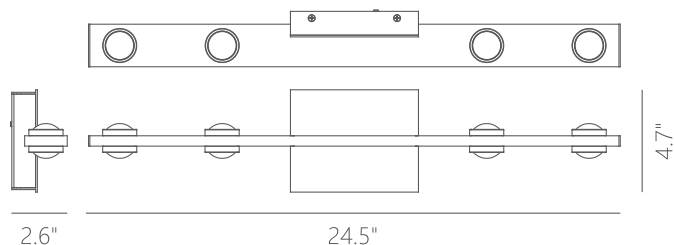

AURORA

Material:
Aluminum

Optical Lens:
Acrylic

Finishes:
AL - Brushed Aluminum
BG - Brushed Gold
MH - Matte White
SBB - Satin Brushed Black

Color Temp.:
3000K

CRI (Ra):
≥90

LED Rated Life:
≈50,000 Hours

Dimming:
100% - 10%

Wattage:

Voltage:

Total Lumens:

Delivered Lumens:

PW131319

22W

100~130V

1680

1217

Can be mounted in any direction

Dimmable with ELV or TRIAC Dimmer (Not Included)

PageOne Furnishing & Lighting Co., Ltd.

Add.: 35 Fulton Way, Unit 1, Richmond Hill, ON L4B 2N4, CANADA

Tel.: +1 (905) 707-0004 Toll Free: +1-844-623-7278 Fax: +1 (905) 707-8444

E-mail: sales@pageonlighting.com

Website: www.pageonlighting.com