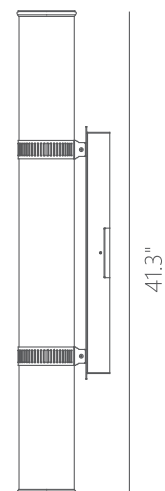

PROJECT			
DATE		TYPE	

PW131182-DT

8"

DIAMANTE

Materials:

Aluminum, Cooper, Glass, Stain Steel

Lamp Shade:

Borossilicate Glass