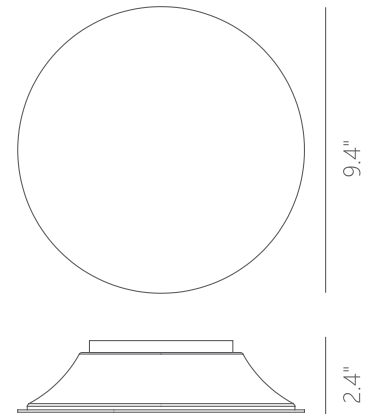

PW131160-BT

ECLIPSE

Material:
Aluminum

Diffuser:
Acrylic

Finishes:
AB - Antique Brass
BC - Brushed Champagne
BT - Brushed Taupe
MH - Matte White
PN - Polished Nickel
SDG - Satin Dark Gray

Color Temp.:
3000K

CRI (Ra):
≥90

LED Rated Life:
≈50,000 Hours

Dimming:
100% - 10%

Dimmable with ELV or TRIAC Dimmer (Not Included)

	PW131160
Wattage:	11W
Voltage:	100~130V
Total Lumens:	900
Delivered Lumens:	364

PageOne Furnishing & Lighting Co., Ltd.

Add.: 35 Fulton Way, Unit 1, Richmond Hill, ON L4B 2N4, CANADA

Tel.: +1 (905) 707-0004 Toll Free: +1-844-623-7278 Fax: +1 (905) 707-8444

E-mail: sales@pageonlighting.com

Website: www.pageonlighting.com