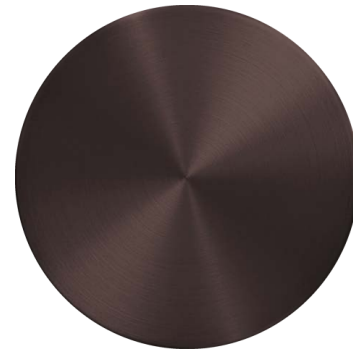

PROJECT			
DATE		TYPE	

PW131160-BC

PW131160-MH

PW131160-SDG

PW131160-BT

PW131160-AB

PW131160-PN

ECLIPSE

Material:
Aluminum

Diffuser:
Acrylic

Finishes:
AB - Antique Brass
BC - Brushed Champagne
BT - Brushed Taupe
MH - Matte White
PN - Polished Nickel
SDG - Satin Dark Gray

Color Temp.:
3000K

CRI (Ra):
≥90

LED Rated Life:
≈50,000 Hours

Dimming:
100% - 10%

Dimmable with ELV or TRIAC Dimmer (Not Included)

	PW131160
Wattage:	11W
Voltage:	100~130V
Total Lumens:	900
Delivered Lumens:	364

PageOne Furnishing & Lighting Co., Ltd.

Add.: 35 Fulton Way, Unit 1, Richmond Hill, ON L4B 2N4, CANADA