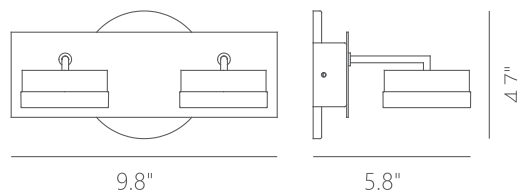

## VARIETY

**Material:** Aluminum  
**Color Temp.:** 3000K  
**Illuminating Shade:** Acrylic  
**CRI (Ra):** ≥90  
**Finish:** SDG - Satin Dark Gray  
**LED Rated Life:** ≈50,000 Hours  
**Dimming:** 100% - 10%