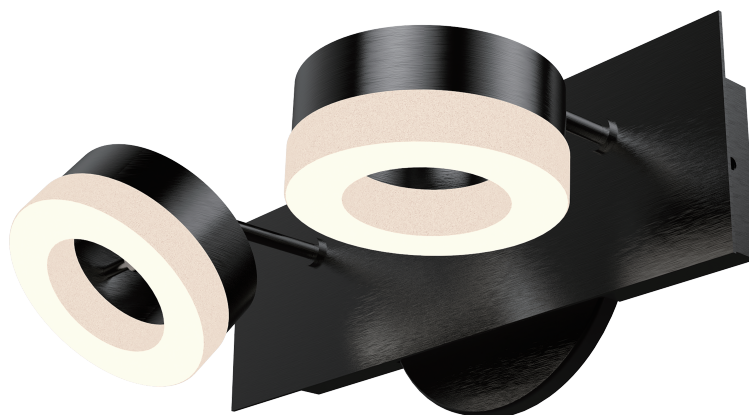

PROJECT			
DATE		TYPE	

PW131038-SDG