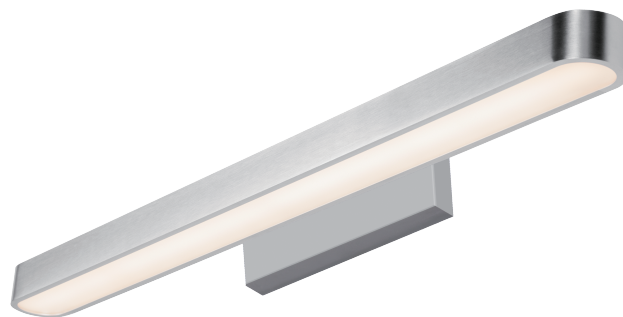

PROJECT			
DATE		TYPE	

PW131002-MH

PW131002-AL

PW131002-SDG

SONARA

Material:
Aluminum

Diffuser:
Acrylic

Finishes:
AL - Brushed Aluminum
MH - Matte White
SDG - Satin Dark Gray

Color Temp.:
3000K

CRI (Ra):
≥90

LED Rated Life:
≈50,000 Hours

Wattage:	19W
Voltage:	100~130V
Total Lumens:	1800
Delivered Lumens:	738

PW131003

Dimmable with ELV or TRIAC Dimmer (Not Included)

PageOne Furnishing & Lighting Co., Ltd.