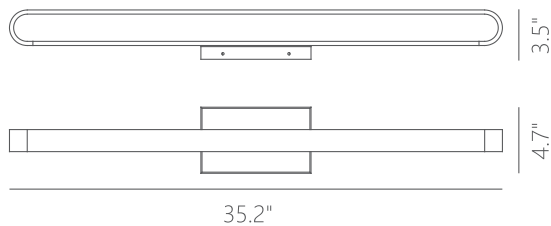

PROJECT			
DATE		TYPE	

PW131002-MH

PW131002-AL

PW131002-SDG

SONARA

Material:
Aluminum

Diffuser:
Acrylic

Finishes:
AL - Brushed Aluminum
MH - Matte White
SDG - Satin Dark Gray