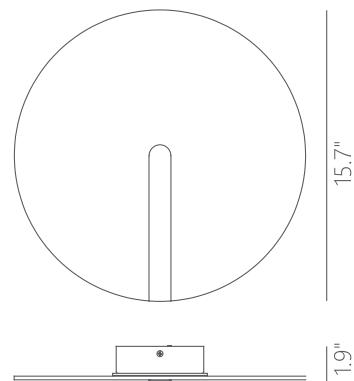

## CIRCUIT

<b>Materials:</b> Aluminum, Acrylic	<b>Color Temp.:</b> 3000K
<b>Illuminating Shade:</b> CL - Clear	<b>CRI (Ra):</b> ≥90
<b>Finish:</b> SDG - Satin Dark Gray	<b>LED Rated Life:</b> ≈50,000 Hours