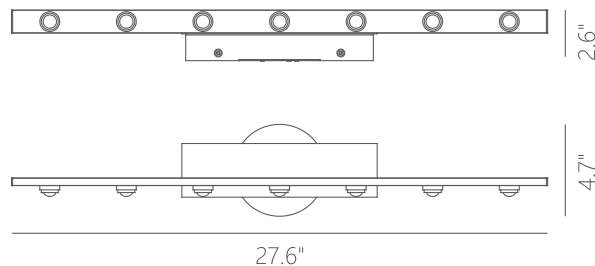

LEONARDO

Material:
Aluminum

Optical Lens:
Acrylic

Finishes:
AL - Brushed Aluminum
BC - Brushed Champagne
MH - Matte White
SDG - Satin Dark Gray

Color Temp.:
3000K

CRI (Ra):
≥90

LED Rated Life:
≈50,000 Hours

Dimming:
100% - 10%

PW030028

Wattage: 9W

Voltage: 100~130V

Total Lumens: 730

Delivered Lumens: 507

Can be mounted upwards or downwards
Dimmable with ELV or TRIAC Dimmer (Not Included)

PageOne Furnishing & Lighting Co., Ltd.

Add.: 35 Fulton Way, Unit 1, Richmond Hill, ON L4B 2N4, CANADA

Tel.: +1 (905) 707-0004 Toll Free: +1-844-623-7278 Fax: +1 (905) 707-8444

E-mail: sales@pageonlighting.com

Website: www.pageonlighting.com