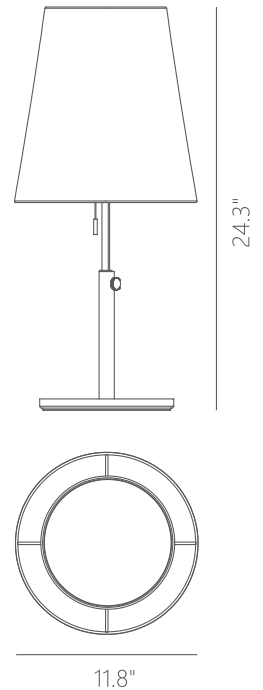

PROJECT			
DATE		TYPE	

PT040033-BC/WH

VERA

Materials:
Aluminum, Fabric

Lamp Shade:
WH - White

Finish:
BC - Brushed Champagne

PT040033

Wattage: 8W Max
E26 LED.