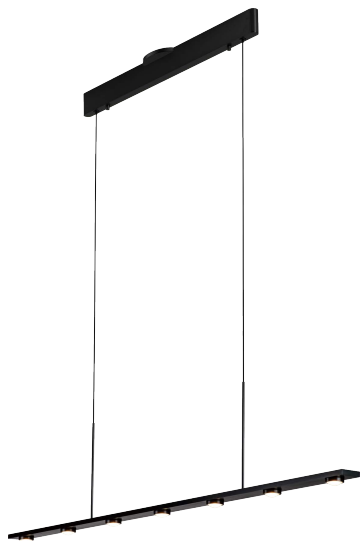

PROJECT			
DATE		TYPE	

PP121462-SBB

PP121462-MH

PP121462-BG

PP121462-AL

AURORA

Material:
Aluminum

Optical Lens:
Acrylic

Finishes:
AL - Brushed Aluminum
BG - Brushed Gold
MH - Matte White
SBB - Satin Brushed Black

Color Temp.:
3000K

CRI (Ra):
≥90

LED Rated Life:
≈50,000 Hours

Dimming:
100% - 10%

	PP121462
Wattage:	19W
Voltage:	100~130V
Total Lumens:	1470
Delivered Lumens:	1065