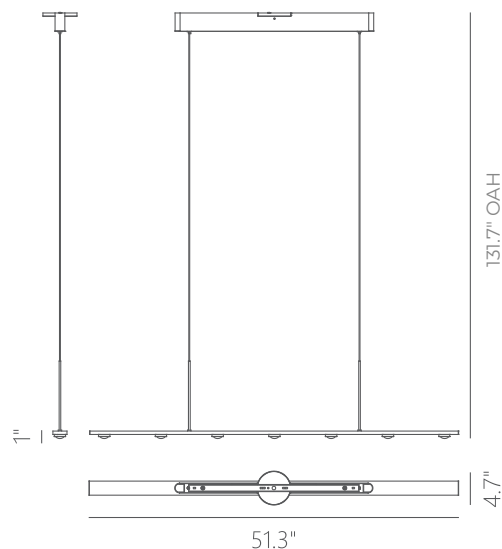

AURORA

Material:
Aluminum

Optical Lens:
Acrylic

Finishes:
AL - Brushed Aluminum
BG - Brushed Gold
MH - Matte White
SBB - Satin Brushed Black

Color Temp.:
3000K

CRI (Ra):
≥90

LED Rated Life:
≈50,000 Hours

Dimming:
100% - 10%

	PP121462
Wattage:	19W
Voltage:	100~130V
Total Lumens:	1470
Delivered Lumens:	1065

Dimmable with ELV or TRIAC Dimmer (Not Included)

PageOne Furnishing & Lighting Co., Ltd.

Add.: 35 Fulton Way, Unit 1, Richmond Hill, ON L4B 2N4, CANADA

Tel.: +1 (905) 707-0004 Toll Free: +1-844-623-7278 Fax: +1 (905) 707-8444

E-mail: sales@pageonelightning.com

Website: www.pageonelightning.com