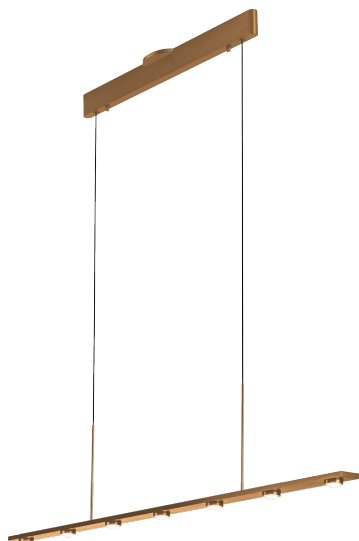

PROJECT			
DATE		TYPE	

PP121462-SBB

PP121462-MH

PP121462-BG

PP121462-AL

AURORA

Material:
Aluminum

Optical Lens:
Acrylic

Finishes:
AL - Brushed Aluminum
BG - Brushed Gold
MH - Matte White
SBB - Satin Brushed Black

Color Temp.:
3000K

CRI (Ra):
≥90

LED Rated Life:
≈50,000 Hours

Dimming:
100% - 10%

	PP121462
Wattage:	19W
Voltage:	100~130V
Total Lumens:	1470
Delivered Lumens:	1065