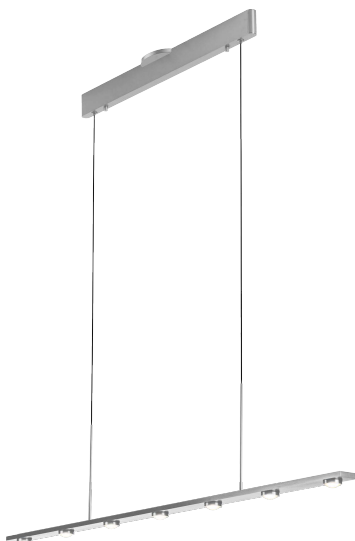

PROJECT			
DATE		TYPE	

PP121462-SBB

PP121462-MH

PP121462-BG

PP121462-AL

AURORA

Material:
Aluminum

Optical Lens:
Acrylic

Finishes:
AL - Brushed Aluminum
BG - Brushed Gold
MH - Matte White
SBB - Satin Brushed Black

Color Temp.:
3000K

CRI (Ra):
≥90

LED Rated Life:
≈50,000 Hours

Dimming:
100% - 10%

	PP121462
Wattage:	19W
Voltage:	100~130V
Total Lumens:	1470
Delivered Lumens:	1065