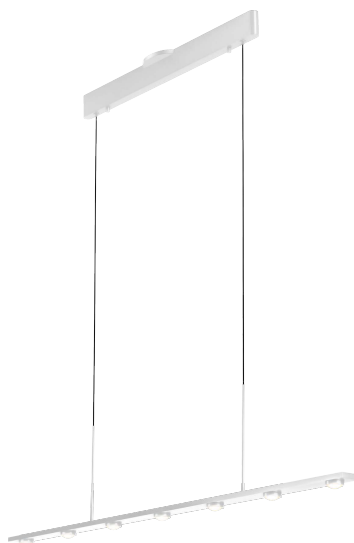

PROJECT			
DATE		TYPE	

PP121462-SBB

PP121462-MH

PP121462-BG

PP121462-AL

AURORA

Material:
Aluminum

Optical Lens:
Acrylic

Finishes:
AL - Brushed Aluminum
BG - Brushed Gold
MH - Matte White
SBB - Satin Brushed Black

Color Temp.:
3000K

CRI (Ra):
≥90

LED Rated Life:
≈50,000 Hours

Dimming:
100% - 10%

	PP121462
Wattage:	19W
Voltage:	100~130V
Total Lumens:	1470
Delivered Lumens:	1065