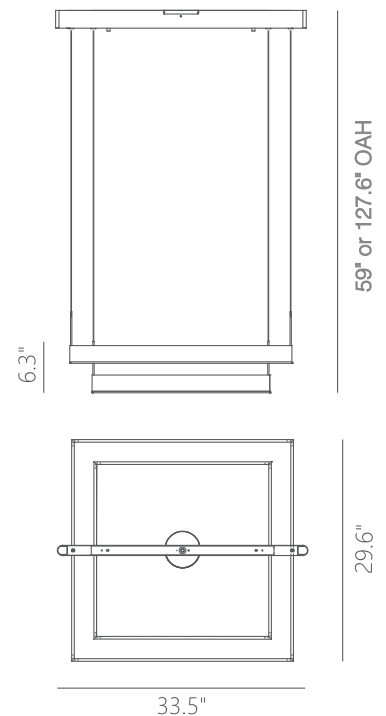

PROJECT			
DATE		TYPE	

PP120281-BG

PP120281-DT

PP120281-AL

PP120281-SDG

PROMETHEUS

Material:
Aluminum

Diffuser:
Acrylic

Finishes:
AL - Brushed Aluminum
BG - Brushed Gold
DT - Deep Taupe
SDG - Satin Dark Gray

Color Temp.:
3000K

CRI (Ra):
≥90

LED Rated Life:
≈50,000 Hours

Dimming:
100% - 10%

	PP120281
Wattage:	31W
Voltage:	100~130V
Total Lumens:	2520
Delivered Lumens:	1348