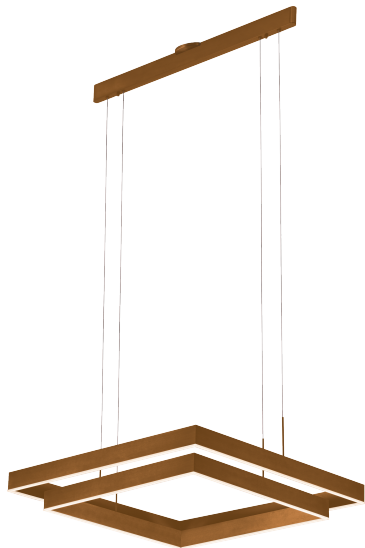

PROJECT			
DATE		TYPE	

PP120281-BG

PP120281-DT

PP120281-AL

PP120281-SDG

PROMETHEUS

Material:
Aluminum

Diffuser:
Acrylic

Finishes:
AL - Brushed Aluminum
BG - Brushed Gold
DT - Deep Taupe
SDG - Satin Dark Gray

Color Temp.:
3000K

CRI (Ra):
≥90

LED Rated Life:
≈50,000 Hours

Dimming:
100% - 10%

	PP120281
Wattage:	31W
Voltage:	100~130V
Total Lumens:	2520
Delivered Lumens:	1348

DT finish is the only one in 59" OAH
Dimmable with ELV or TRIAC Dimmer (Not Included)

PageOne Furnishing & Lighting Co., Ltd.

Add.: 35 Fulton Way, Unit 1, Richmond Hill, ON L4B 2N4, CANADA

Tel.: +1 (905) 707-0004 Toll Free: +1-844-623-7278 Fax: +1 (905) 707-8444