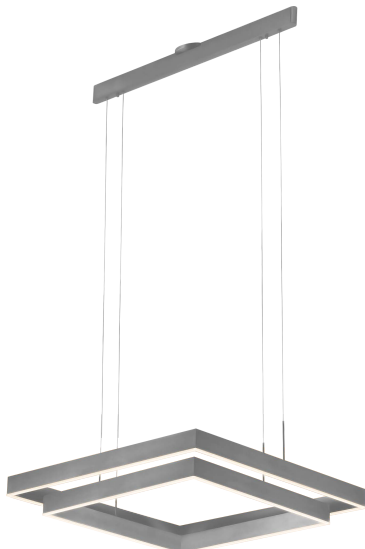

PROJECT			
DATE		TYPE	

PP120281-BG

PP120281-DT

PP120281-AL

PP120281-SDG

PROMETHEUS

Material:
Aluminum

Diffuser:
Acrylic

Finishes:
AL - Brushed Aluminum
BG - Brushed Gold
DT - Deep Taupe
SDG - Satin Dark Gray

Color Temp.:
3000K

CRI (Ra):
≥90

LED Rated Life:
≈50,000 Hours

Dimming:
100% - 10%

	PP120281
Wattage:	31W
Voltage:	100~130V
Total Lumens:	2520
Delivered Lumens:	1348

DT finish is the only one in 59" OAH
Dimmable with ELV or TRIAC Dimmer (Not Included)

PageOne Furnishing & Lighting Co., Ltd.

Add.: 35 Fulton Way, Unit 1, Richmond Hill, ON L4B 2N4, CANADA

Tel.: +1 (905) 707-0004 Toll Free: +1-844-623-7278 Fax: +1 (905) 707-8444