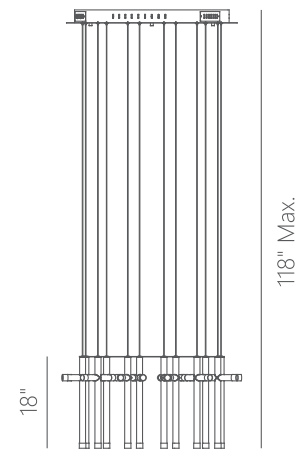

PROJECT			
DATE		TYPE	

PP020213-SDG

SEESAW

Materials: Steel, Aluminum	Color Temp.: 3000K
Optical Lens: Acrylic	CRI (Ra): ≥90
Finish: SDG - Satin Dark Gray	LED Rated Life: ≈50,000 Hours
	Dimming: 100% - 10%

Dimmable with ELV or TRIAC Dimmer (Not Included)

	PP020213
Wattage:	84W (20-light)
Voltage:	100~130V
Total Lumens:	7560
Delivered Lumens:	3281