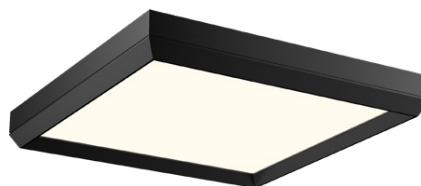

PROJECT			
DATE		TYPE	

PC111145-AL

PC111145-MH

PC111145-SDG

PC111145-BC

SKYLIGHT

Material:
Aluminum

Diffuser:
Acrylic

Finishes:
AL - Brushed Aluminum
BC - Brushed Champagne
MH - Matte White
SDG - Satin Dark Gray

Color Temp.:
3000K

CRI (Ra):
≥90

LED Rated Life:
≈50,000 Hours

Dimming:
100% - 10%

Dimmable with ELV or TRIAC Dimmer (Not Included)