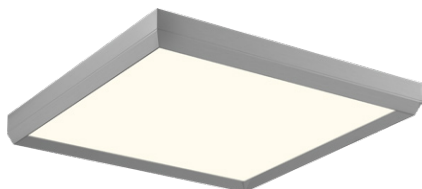

PROJECT			
DATE		TYPE	

PC111145-AL

PC111145-MH

PC111145-SDG

PC111145-BC

SKYLIGHT

Material:
Aluminum

Diffuser:
Acrylic

Finishes:
AL - Brushed Aluminum
BC - Brushed Champagne
MH - Matte White
SDG - Satin Dark Gray

Color Temp.:
3000K

CRI (Ra):
≥90

LED Rated Life:
≈50,000 Hours

Dimming:
100% - 10%

Dimmable with ELV or TRIAC Dimmer (Not Included)