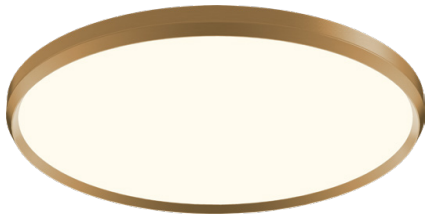

PROJECT			
DATE		TYPE	

PC111124-SDG

PC111124-BC

PC111124-MH

PC111124-AL

SKYLIGHT

Material:
Aluminum

Diffuser:
Acrylic

Finishes:
AL - Brushed Aluminum
BC - Brushed Champagne
MH - Matte White
SDG - Satin Dark Gray

Color Temp.:
3000K

CRI (Ra):
≥90

LED Rated Life:
≈50,000 Hours

Dimming:
100% - 10%

	PC111124
Wattage:	64W
Voltage:	100~130V
Total Lumens:	4590
Delivered Lumens:	2244