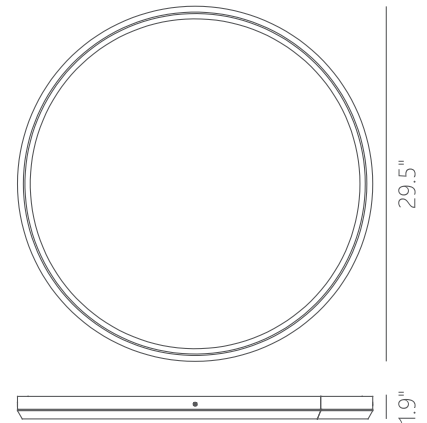

PROJECT			
DATE		TYPE	

PC111124-SDG

PC111124-BC

PC111124-MH

PC111124-AL

SKYLIGHT

Material:
Aluminum

Diffuser:
Acrylic

Finishes:
AL - Brushed Aluminum
BC - Brushed Champagne
MH - Matte White
SDG - Satin Dark Gray

Color Temp.:
3000K

CRI (Ra):
≥90

LED Rated Life:
≈50,000 Hours

Dimming:
100% - 10%

	PC111124
Wattage:	64W
Voltage:	100~130V
Total Lumens:	4590
Delivered Lumens:	2244